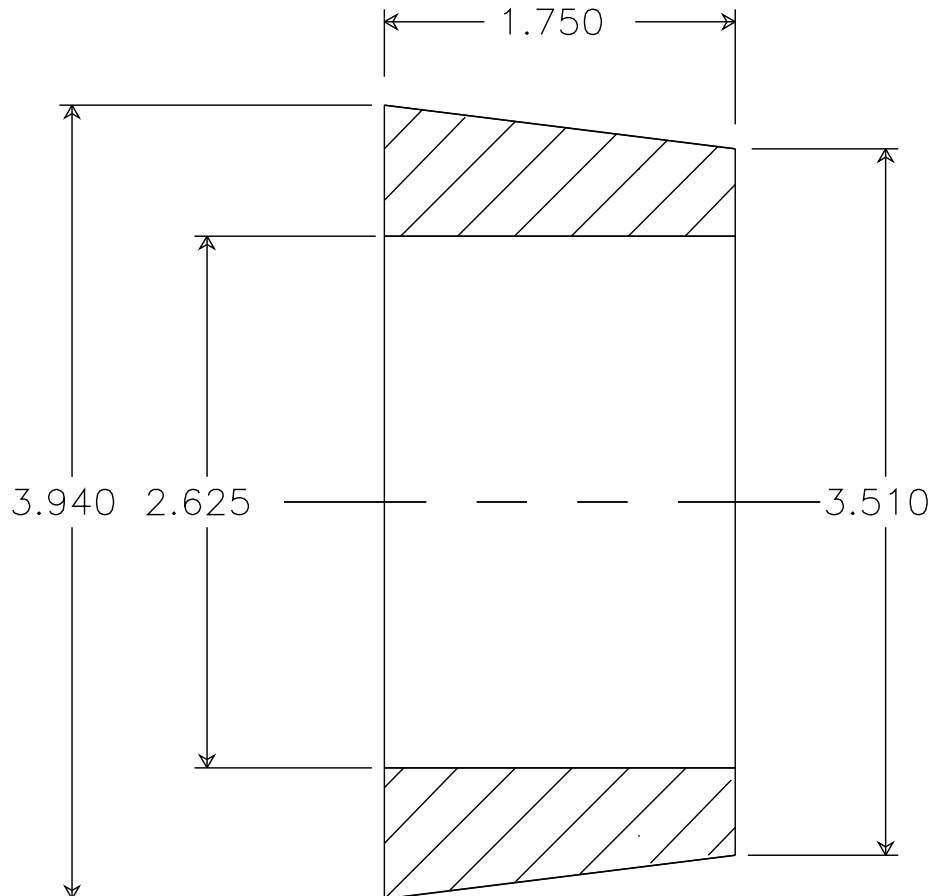

TOP VIEW

REMKE INDUSTRIES

Wheeling, Illinois 60090

SCALE: APPROX FULL

MATERIAL: NEOPRENE

FINISH: BLACK

PART NAME: BUSHING

PART NUMBER: SRB-901

DRAWING DATE: 9/30/09

REV.	DATE	CHANGE	
A	9/30/09	DRAWINGS RELEASED	
			UNLESS OTHERWISE SPECIFIED
			3-PLC. DIM. +/- .005
			2-PLC. DIM. +/- .010
			1-PLC. DIM. +/- .015
			FRACTIONAL +/- 1/64
			ANGULAR +/- °1