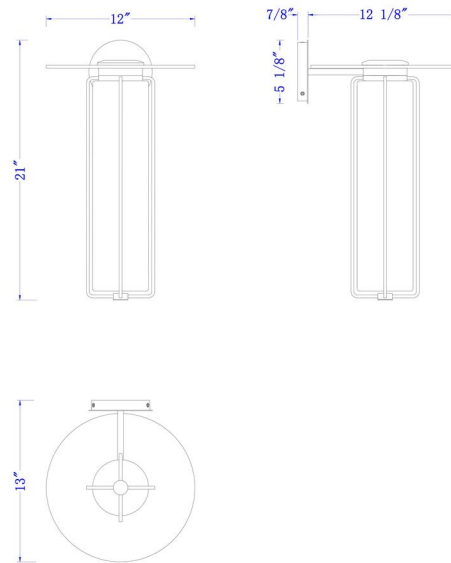

JOB NAME:

DATE:

TYPE:

COMMENTS:

LIGHT INFORMATION

Light Type	Integrated LED
CRI	90
Delivered Lumens	575
Color Temperature	3000K
LED Lifespan (L70)	50000
Light Direction	Ambient
Dimming Method	Triac
Current Type	AC
Input Voltage	120
Total Wattage	15

DIMENSIONS & WEIGHT

Width (In)	5.5
Height (In)	21
Min Height (In)	21
Max Height (In)	21
Ext (In)	13
Weight (Lbs)	1

INSTALLATION

Mounting Type	J-Box
Rating	Wet

PRODUCT FINISH

Sand Black

SHADE FINISH

Clear Glass