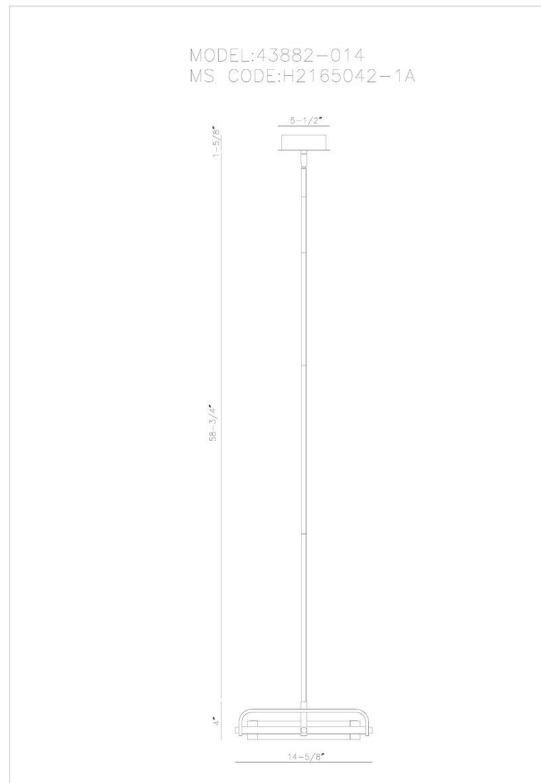

JOB NAME:

DATE:

TYPE:

COMMENTS:

LIGHT INFORMATION

Light Type	Integrated LED
CRI	80
Delivered Lumens	600
Color Temperature	3000K
LED Lifespan (L70)	20000
Light Direction	Ambient
Dimming Method	Triac/Elv
Current Type	DC
Input Voltage	120
Total Wattage	28

DIMENSIONS & WEIGHT

Length (In)	14.5
Width (In)	14.5
Height (In)	4
Min Height (In)	9
Max Height (In)	6
Weight (Lbs)	9.59

PRODUCT FINISH

Chrome

CERTIFICATIONS & COMPLIANCE

INSTALLATION

Mounting Type	J-Box
Rating	Dry
Hanging Support Type	Rod