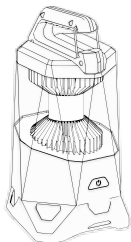

NEBO[®]

GALILEO™ 1000

GALILEO™ 1000

The Galileo 1000 is a versatile lantern featuring ARCUS technology, flex-power and integrated power bank.

MODES	LUMENS	HOURS	METERS
360° COB HIGH	1000	1.5	21
120° COB HIGH	300	6	17
360° COB LOW	100	10.5	7
RED HIGH	15	12	3
RED LOW	2	30	1

5 Light Modes • Water Resistant (IPX4) • Flex Power
Power Bank • Smart Power Control

ARCUS

Provides 120° or 360° beam patterns, with dimming, for infinite brightness levels. Press the power button 1x to activate the 120° beam pattern or 2x to activate the 360° beam pattern.

LIGHT MODES

Press button to cycle through modes.

POWER MEMORY RECALL

When ON, press and hold then release to set desired brightness. Double-tap to recall last saved mode.

FLEX-POWER

Allows the lantern to operate with the included rechargeable battery, or six D size alkaline batteries. Simply unscrew the bottom cap, insert the six D alkaline batteries and replace the cap.