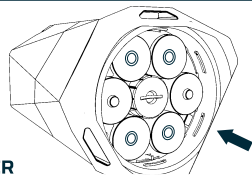

5 Light Modes • Water Resistant (IPX4) • Flex Power
Power Bank • Smart Power Control

ARCUS

Provides 120° or 360° beam patterns, with dimming, for infinite brightness levels. Press the power button 1x to activate the 120° beam pattern or 2x to activate the 360° beam pattern.

LIGHT MODES

Press button to cycle through modes.

POWER MEMORY RECALL

When ON, press and hold then release to set desired brightness. Double-tap to recall last saved mode.

FLEX-POWER

Allows the lantern to operate with the included rechargeable battery, or six D size alkaline batteries. Simply unscrew the bottom cap, insert the six D alkaline batteries and replace the cap.

Battery Indicator Light:
Red = Charging
Green = Fully Charged

RECHARGEABLE

Remove the charging port cover and plug the micro USB cable into the charging port.

POWER BANK

To charge your USB device, simply remove USB cover on the back and plug it into the USB port.