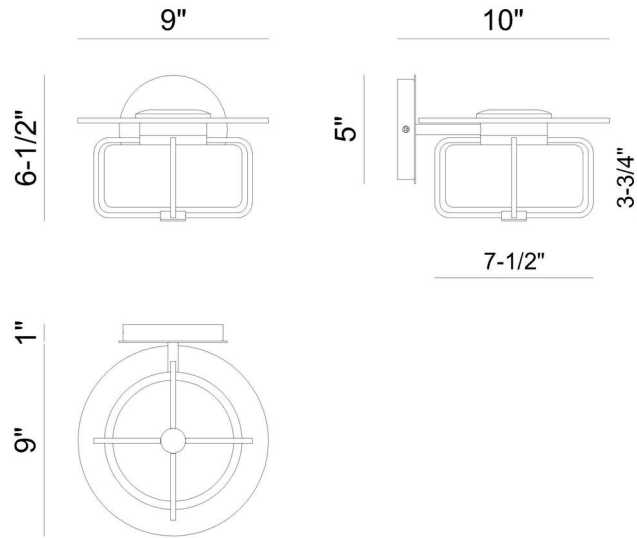

JOB NAME:

DATE:

TYPE:

COMMENTS:

49907-018

LIGHT INFORMATION

Light Type	Integrated LED
CRI	90
Delivered Lumens	357
Color Temperature	3000K
LED Lifespan (L70)	52000
Light Direction	Ambient
Dimming Method	Triac
Current Type	AC
Input Voltage	120
Total Wattage	12

DIMENSIONS & WEIGHT

Width (In)	9
Height (In)	6.5
Min Height (In)	7
Max Height (In)	7
Ext (In)	10
Weight (Lbs)	4.83

INSTALLATION

Mounting Type	J-Box
Rating	Wet

PRODUCT FINISH

Sand Black

SHADE FINISH

Clear Glass