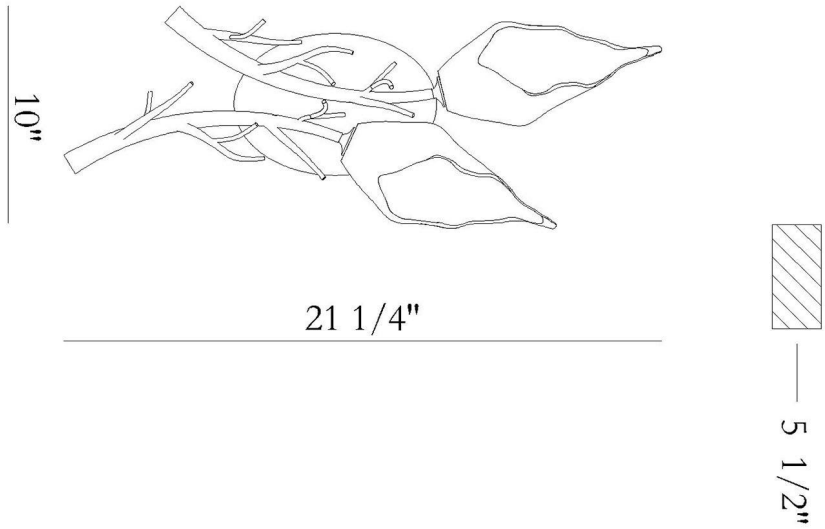

JOB NAME:

DATE:

TYPE:

COMMENTS:

LIGHT INFORMATION

Light Type	Integrated LED
CRI	90
Delivered Lumens	120
Color Temperature	3000K
LED Lifespan (L70)	20000
Number of Lights	2
Light Direction	Ambient
Current Type	DC
Input Voltage	120
Total Wattage	6

DIMENSIONS & WEIGHT

Length (In)	10
Width (In)	5.3
Height (In)	21
Weight (Lbs)	4.85

INSTALLATION

Mounting Type	J-Box
Rating	Dry
Hanging Support Type	J-Box

PRODUCT FINISH

Antique Gold

SHADE FINISH

Organic White Glass