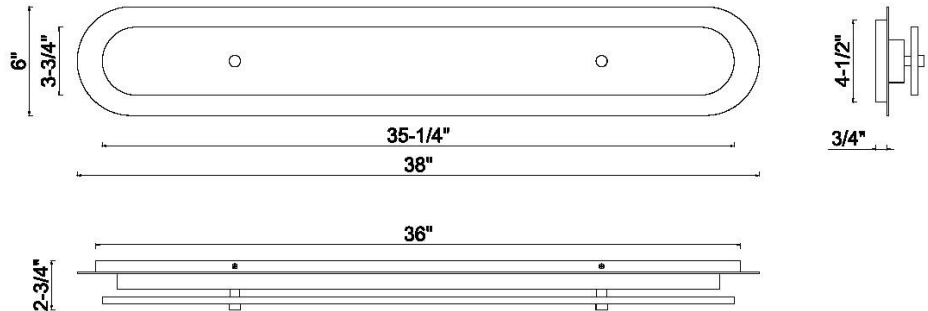

JOB NAME:

DATE:

TYPE:

COMMENTS:

LIGHT INFORMATION

Light Type	Integrated LED
CRI	90
Delivered Lumens	1775
Color Temperature	3000K
LED Lifespan (L70)	52000
Light Direction	Ambient
Dimming Method	Triac/Elv
Current Type	AC
Input Voltage	120
Total Wattage	40

DIMENSIONS & WEIGHT

Width (In)	6
Height (In)	38
Ext (In)	2.75
Weight (Lbs)	14.11

INSTALLATION

Mounting Type	J-Box
Rating	Wet
Hanging Support Type	J-Box

PRODUCT FINISH

Powder Coat Black

SHADE FINISH

Alabaster

PRODUCT FEATURES

This product is crafted from natural stone; inherent variations in color, pattern, and texture are to be expected.

CERTIFICATIONS & COMPLIANCE