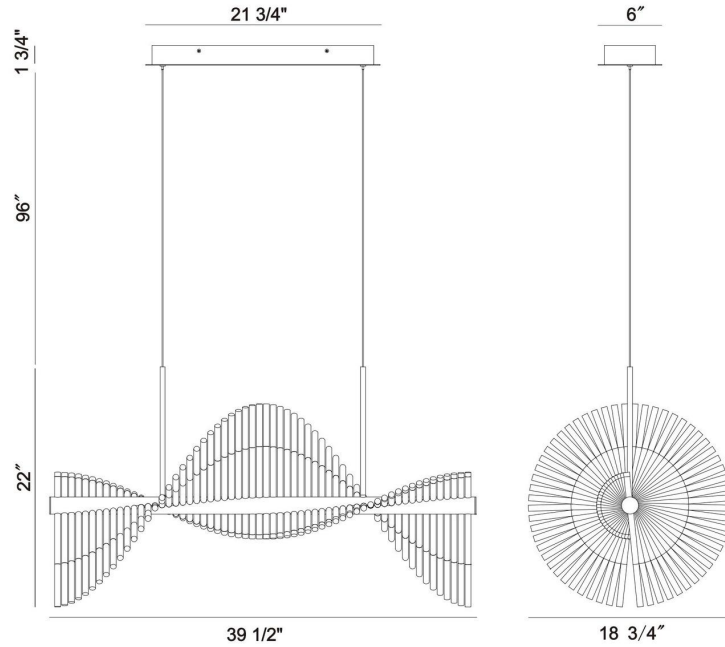

JOB NAME:

DATE:

TYPE:

COMMENTS:

LIGHT INFORMATION

Light Type	Integrated LED
CRI	90
Delivered Lumens	6322
Color Temperature	3000K
LED Lifespan (L70)	20000
Number of Lights	120
Light Direction	Ambient
Dimming Method	Triac/Elv
Current Type	DC
Input Voltage	120
Total Wattage	60

DIMENSIONS & WEIGHT

Length (In)	39.5
Min Height (In)	21.75
Max Height (In)	97.75
Diameter (In)	18.75
Weight (Lbs)	16.75

INSTALLATION

Mounting Type	J-Box
Rating	Dry
Hanging Support Type	Wire

PRODUCT FINISH