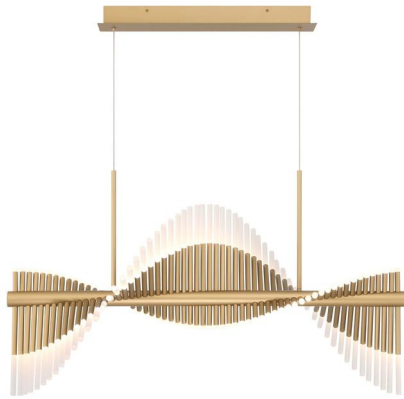

JOB NAME:

DATE:

TYPE:

COMMENTS:

LIGHT INFORMATION

Light Type	Integrated LED
CRI	90
Delivered Lumens	6322
Color Temperature	3000K
LED Lifespan (L70)	20000
Number of Lights	120
Light Direction	Ambient
Dimming Method	Triac/Elv
Current Type	DC
Input Voltage	120
Total Wattage	60

DIMENSIONS & WEIGHT

Length (In)	39.5
Min Height (In)	21.75
Max Height (In)	97.75
Diameter (In)	18.75
Weight (Lbs)	16.75

INSTALLATION

Mounting Type	J-Box
Rating	Dry
Hanging Support Type	Wire

PRODUCT FINISH

Matte Gold

SHADE FINISH

Cylindrical Frosted Acrylic

CERTIFICATIONS & COMPLIANCE