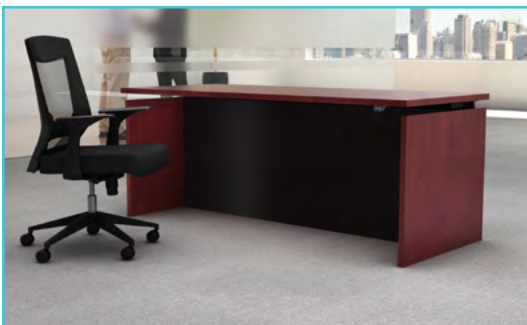

Presidente

Executive Sit to Stand

 newheights™

Classic elegance combined with modern sit-stand technology

- Electric base adjusts quickly and quietly with the gentle push of a button
- GyroSense control box with Soft Collision Detection
- Height adjustment: 1½ inches per second
- Travels 29-49"
- Lifts over 300 lbs.
- Optional modesty panel
- Three week lead time