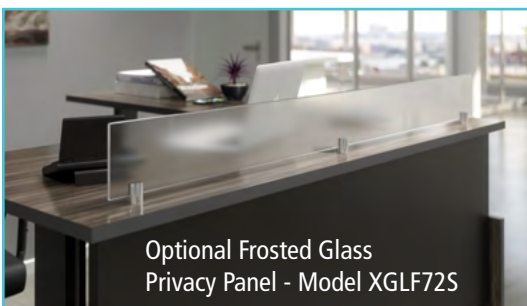

Presidente

Executive Sit to Stand

 newheights™

Classic elegance combined with modern sit-stand technology

- Electric base adjusts quickly and quietly with the gentle push of a button
- GyroSense control box with Soft Collision Detection
- Height adjustment: 1½ inches per second
- Travels 29-49"
- Lifts over 300 lbs.
- Optional modesty panel
- Three week lead time