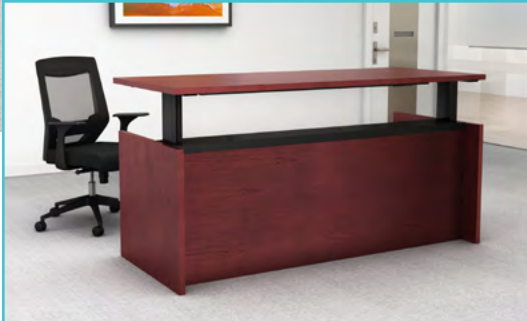

Presidente

Executive Sit to Stand

 newheights™

Classic elegance combined with modern sit-stand technology

- Electric base adjusts quickly and quietly with the gentle push of a button
- GyroSense control box with Soft Collision Detection
- Height adjustment: 1½ inches per second
- Travels 29-49"
- Lifts over 300 lbs.
- Optional modesty panel
- Three week lead time