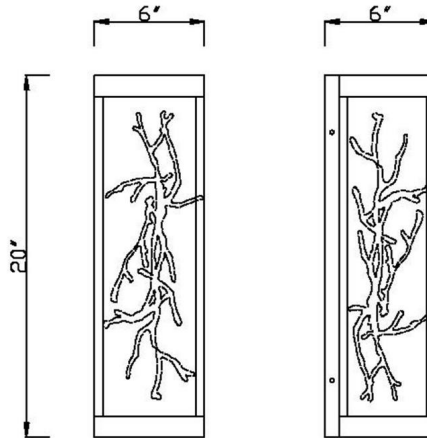

JOB NAME:

DATE:

TYPE:

COMMENTS:

LIGHT INFORMATION

Light Type	Integrated LED
CRI	90
Delivered Lumens	1080
Color Temperature	3000K
LED Lifespan (L70)	20000
Number of Lights	4
Light Direction	Up & Down
Dimming Method	Triac/Elv
Current Type	DC
Input Voltage	120
Total Wattage	24

DIMENSIONS & WEIGHT

Length (In)	6
Width (In)	6
Height (In)	20
Ext (In)	6
Weight (Lbs)	12.3

INSTALLATION

Mounting Type	J-Box
Rating	Wet
Hanging Support Type	J-Box

PRODUCT FINISH

Gold-Black Mix

CERTIFICATIONS & COMPLIANCE