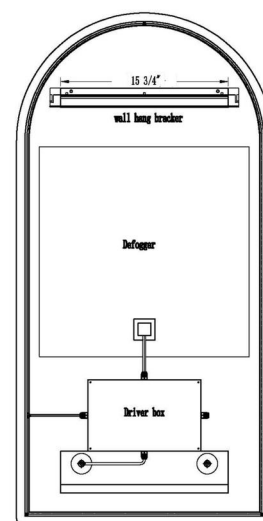

JOB NAME:

DATE:

TYPE:

COMMENTS:

FRONT VIEW

RIGHT SIDE

REAR VIEW

LIGHT INFORMATION

DIMENSIONS & WEIGHT

Width (In)	24
Height (In)	48
Min Height (In)	48
Max Height (In)	48
Ext (In)	5.5
Weight (Lbs)	33.22

INSTALLATION

Mounting Type	J-Box
Rating	Damp
Hanging Support Type	Z-Bar

PRODUCT FINISH