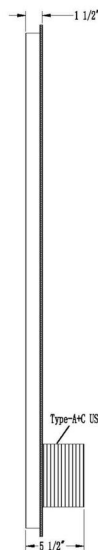

JOB NAME:

DATE:

TYPE:

COMMENTS:

FRONT VIEW

RIGHT SIDE

REAR VIEW

LIGHT INFORMATION

Light Type	Integrated LED
CRI	90
Delivered Lumens	1516
Color Temperature	3000K-6400K
LED Lifespan (L70)	50000
Number of Lights	1
Light Direction	Ambient
Dimming Method	Touch Switch
Current Type	DC
Input Voltage	120-277
Total Wattage	40

DIMENSIONS & WEIGHT

Width (In)	24
Height (In)	48
Min Height (In)	48
Max Height (In)	48
Ext (In)	5.5
Weight (Lbs)	33.22

INSTALLATION

Mounting Type	J-Box
Rating	Damp
Hanging Support Type	Z-Bar

PRODUCT FINISH