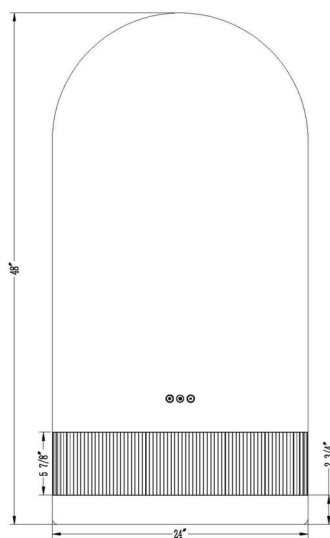

JOB NAME:

DATE:

TYPE:

COMMENTS:

FRONT VIEW

RIGHT SIDE

REAR VIEW

LIGHT INFORMATION

DIMENSIONS & WEIGHT

Width (In)	24
Height (In)	48
Min Height (In)	48
Max Height (In)	48
Ext (In)	5.5
Weight (Lbs)	33.22

INSTALLATION

Mounting Type	J-Box
Rating	Damp
Hanging Support Type	Z-Bar

PRODUCT FINISH