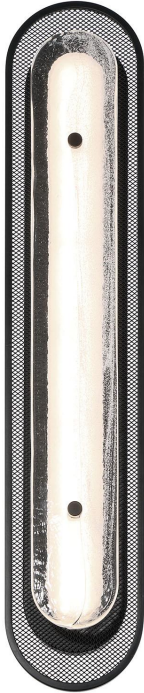

JOB NAME:

DATE:

TYPE:

COMMENTS:

LIGHT INFORMATION

Light Type	Integrated LED
CRI	90
Delivered Lumens	1832
Color Temperature	3000K
LED Lifespan (L70)	52000
Light Direction	Ambient
Dimming Method	Triac/Elv
Current Type	AC
Input Voltage	120
Total Wattage	30

DIMENSIONS & WEIGHT

Width (In)	30
Height (In)	6
Ext (In)	2.75
Weight (Lbs)	11.02

INSTALLATION

Mounting Type	J-Box
Rating	Damp
Hanging Support Type	J-Box

PRODUCT FINISH

Matte Black

SHADE FINISH

Silver Glass