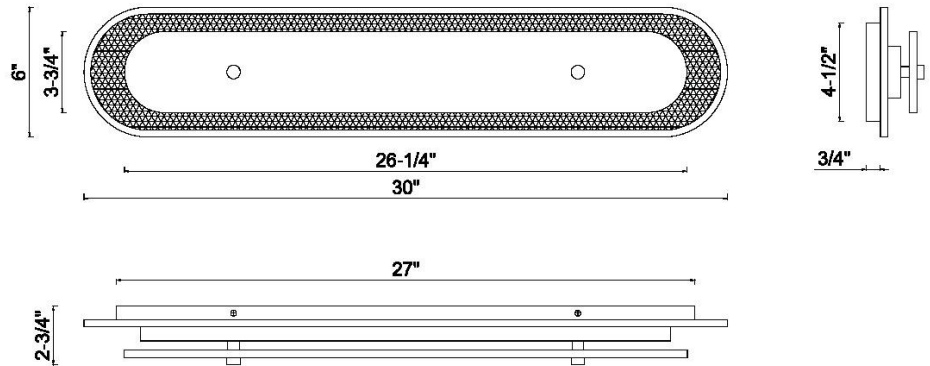

JOB NAME:

DATE:

TYPE:

COMMENTS:

LIGHT INFORMATION

Light Type	Integrated LED
CRI	90
Delivered Lumens	1832
Color Temperature	3000K
LED Lifespan (L70)	52000
Light Direction	Ambient
Dimming Method	Triac/Elv
Current Type	AC
Input Voltage	120
Total Wattage	30

DIMENSIONS & WEIGHT

Width (In)	30
Height (In)	6
Ext (In)	2.75
Weight (Lbs)	11.02

INSTALLATION

Mounting Type	J-Box
Rating	Damp
Hanging Support Type	J-Box

PRODUCT FINISH

Matte Black

SHADE FINISH

Silver Glass