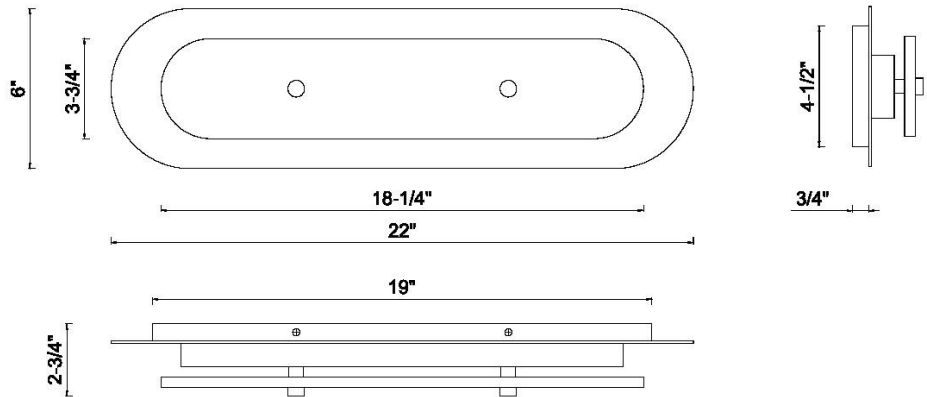

JOB NAME:

DATE:

TYPE:

COMMENTS:

LIGHT INFORMATION

Light Type	Integrated LED
CRI	90
Delivered Lumens	1394
Color Temperature	3000K
LED Lifespan (L70)	52000
Light Direction	Ambient
Dimming Method	Triac/Elv
Current Type	AC
Input Voltage	120
Total Wattage	20

DIMENSIONS & WEIGHT

Width (In)	6
Height (In)	22
Ext (In)	2.75
Weight (Lbs)	7.93

INSTALLATION

Mounting Type	J-Box
Rating	Wet
Hanging Support Type	J-Box

PRODUCT FINISH

Powder Coat Black

SHADE FINISH

Silver Glass