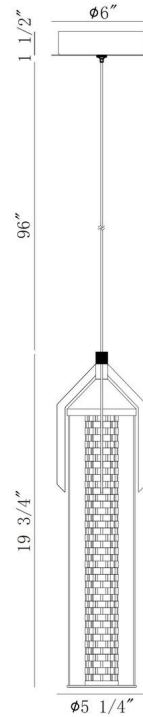

JOB NAME:

DATE:

TYPE:

COMMENTS:

LIGHT INFORMATION

Light Type	Integrated LED
CRI	90
Delivered Lumens	1064
Color Temperature	3000K
LED Lifespan (L70)	20000
Light Direction	Ambient
Dimming Method	Triac/Elv
Current Type	DC
Input Voltage	120
Total Wattage	18

DIMENSIONS & WEIGHT

Height (In)	19.75
Min Height (In)	31.25
Max Height (In)	117.25
Diameter (In)	5.25
Weight (Lbs)	5.73

PRODUCT FINISH

Gold

SHADE FINISH

Cylinder Clear Glass

CERTIFICATIONS & COMPLIANCE

INSTALLATION