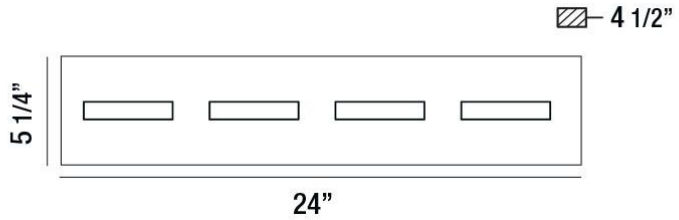

JOB NAME:

DATE:

TYPE:

COMMENTS:

LIGHT INFORMATION

Light Type	Integrated LED
CRI	80
Delivered Lumens	1250
Color Temperature	3000K
LED Lifespan (L70)	20000
Number of Lights	4
Light Direction	Up & Down
Dimming Method	Triac/Elv
Current Type	DC
Input Voltage	120
Total Wattage	20

DIMENSIONS & WEIGHT

Length (In)	24
Height (In)	5.25
Ext (In)	4.5
Weight (Lbs)	5.6

INSTALLATION

Mounting Type	J-Box
Rating	Damp
Hanging Support Type	J-Box

PRODUCT FINISH

Chrome

CERTIFICATIONS & COMPLIANCE