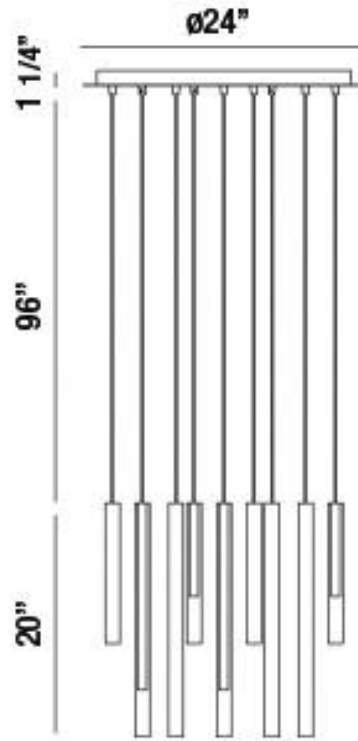

JOB NAME:

DATE:

TYPE:

COMMENTS:

LIGHT INFORMATION

Light Type	Integrated LED
CRI	90
Delivered Lumens	550
Color Temperature	3000K
LED Lifespan (L70)	20000
Number of Lights	18
Light Direction	Down
Dimming Method	Triac/Elv
Current Type	DC
Input Voltage	120
Total Wattage	18

DIMENSIONS & WEIGHT

Height (In)	20
Min Height (In)	36.25
Max Height (In)	117.25
Diameter (In)	24
Weight (Lbs)	26.84

PRODUCT FINISH

Brushed Brass

CERTIFICATIONS & COMPLIANCE

INSTALLATION

Mounting Type	J-Box
Rating	Dry
Hanging Support Type	Wire