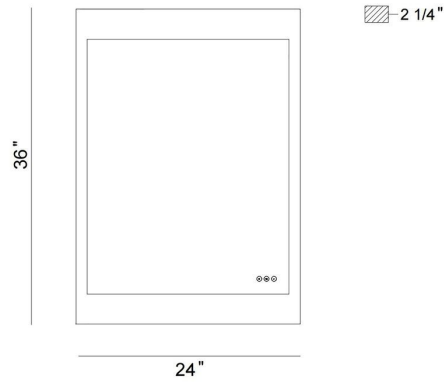

JOB NAME:

DATE:

TYPE:

COMMENTS:

LIGHT INFORMATION

Light Type	Integrated LED
CRI	90
Delivered Lumens	630
Color Temperature	3000K-6500K
LED Lifespan (L70)	20000
Light Direction	Ambient
Dimming Method	Touch Switch
Current Type	DC
Input Voltage	120
Total Wattage	38

DIMENSIONS & WEIGHT

Width (In)	24
Height (In)	36
Ext (In)	2
Weight (Lbs)	29.69

INSTALLATION

Mounting Type	J-Box
Rating	Damp
Hanging Support Type	Z-Bar

PRODUCT FINISH

Dark Walnut

CERTIFICATIONS & COMPLIANCE