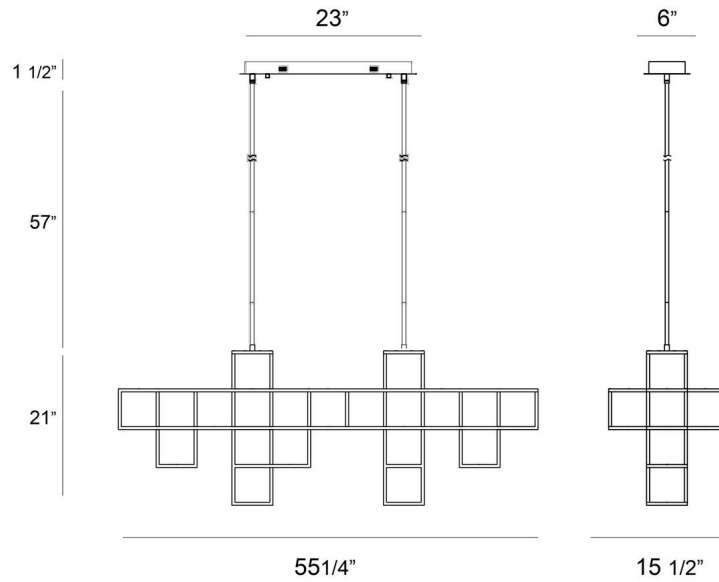

JOB NAME:

DATE:

TYPE:

COMMENTS:

LIGHT INFORMATION

Light Type	Integrated LED
CRI	90
Delivered Lumens	1390
Color Temperature	3000K
LED Lifespan (L70)	20000
Number of Lights	13
Light Direction	Ambient
Dimming Method	Triac/Elv
Current Type	DC
Input Voltage	120
Total Wattage	74

DIMENSIONS & WEIGHT

Length (In)	55.25
Width (In)	15.5
Height (In)	21
Min Height (In)	25.5
Max Height (In)	79.5
Weight (Lbs)	33.74

PRODUCT FINISH

Matte Black

CERTIFICATIONS & COMPLIANCE

INSTALLATION

Mounting Type	J-Box
Rating	Dry
Hanging Support Type	Rod