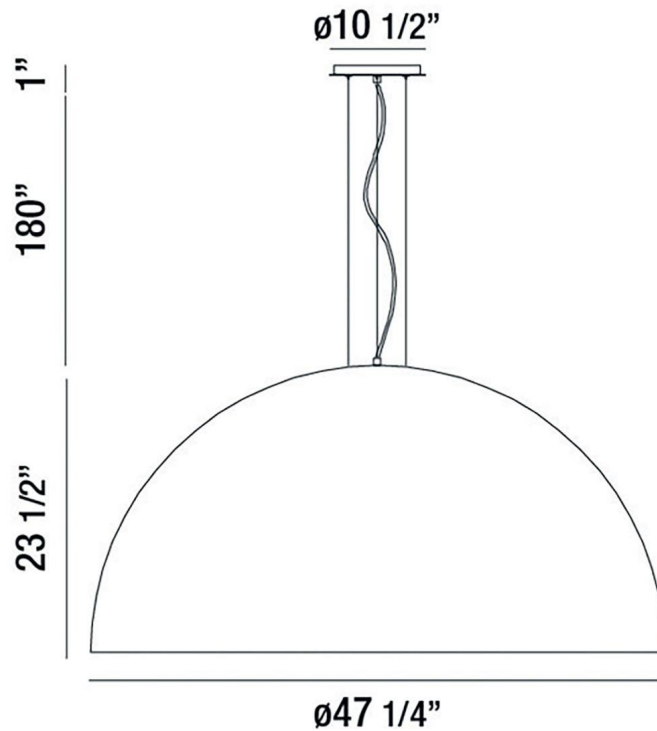

JOB NAME:

DATE:

TYPE:

COMMENTS:

LIGHT INFORMATION

Light Type	Integrated LED
CRI	90
Delivered Lumens	2025
Color Temperature	2700K-5000K
LED Lifespan (L70)	20000
Light Direction	Down
Dimming Method	Triac/Elv
Current Type	AC
Input Voltage	120
Total Wattage	45

DIMENSIONS & WEIGHT

Height (In)	23.5
Min Height (In)	49.5
Max Height (In)	204.5
Diameter (In)	47.25

INSTALLATION

Mounting Type	J-Box
Rating	Dry
Hanging Support Type	Wire

PRODUCT FINISH

Gold-Black Mix

SHADE FINISH