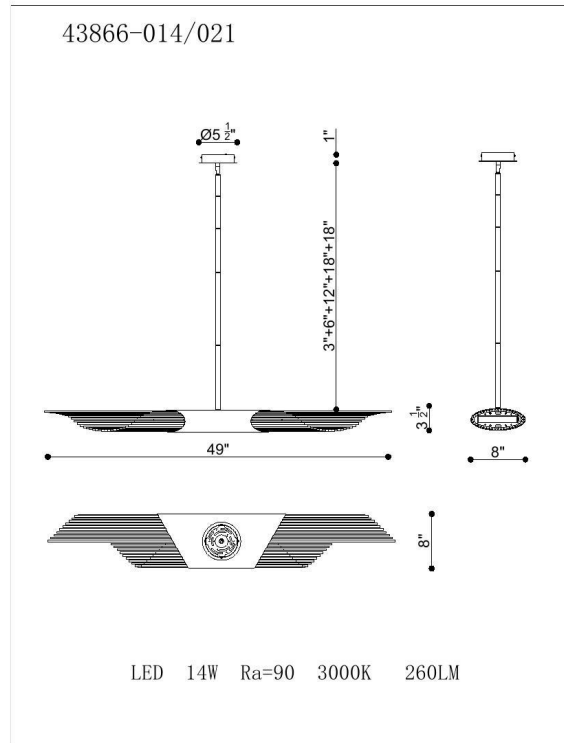

JOB NAME:

DATE:

TYPE:

COMMENTS:

LIGHT INFORMATION

Light Type	Integrated LED
CRI	90
Delivered Lumens	260
Color Temperature	3000K
LED Lifespan (L70)	20000
Number of Lights	2
Light Direction	Ambient
Dimming Method	Triac/Elv
Current Type	AC
Input Voltage	120
Total Wattage	12

DIMENSIONS & WEIGHT

Length (In)	49
Width (In)	8
Height (In)	3.5
Min Height (In)	7.75
Max Height (In)	61.75
Weight (Lbs)	14.24

PRODUCT FINISH

Matte Black

CERTIFICATIONS & COMPLIANCE

INSTALLATION

Mounting Type	J-Box
Rating	Dry
Hanging Support Type	Rod