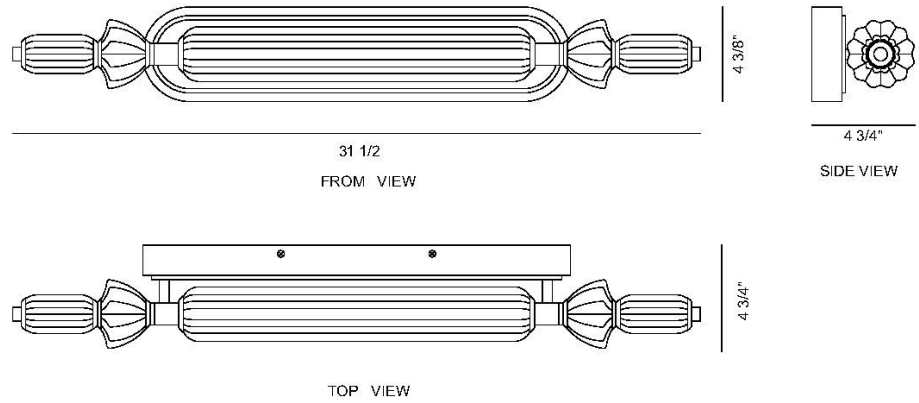

## LIGHT INFORMATION

Light Type	Integrated LED
CRI	90
Delivered Lumens	2091
Color Temperature	3000K
LED Lifespan (L70)	52000
Light Direction	Ambient
Dimming Method	Triac/Elv
Current Type	DC
Input Voltage	120-277
Total Wattage	33

## DIMENSIONS & WEIGHT

Width (In)	31
Height (In)	4.38
Ext (In)	4.5
Weight (Lbs)	5.86