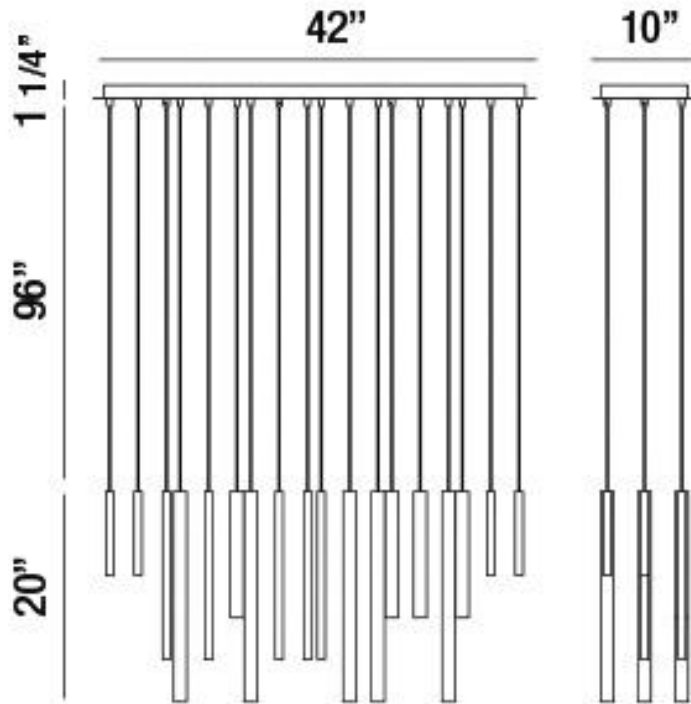

JOB NAME:

DATE:

TYPE:

COMMENTS:

LIGHT INFORMATION

Light Type	Integrated LED
CRI	90
Delivered Lumens	550
Color Temperature	3000K
LED Lifespan (L70)	20000
Number of Lights	18
Light Direction	Down
Dimming Method	Triac/Elv
Current Type	DC
Input Voltage	120
Total Wattage	18

DIMENSIONS & WEIGHT

Length (In)	42
Width (In)	10
Height (In)	20
Min Height (In)	41.25
Max Height (In)	117.25
Weight (Lbs)	26.62

INSTALLATION

Mounting Type	J-Box
Rating	Dry
Hanging Support Type	Wire

PRODUCT FINISH