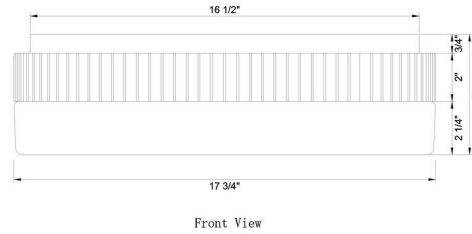

JOB NAME:

DATE:

TYPE:

COMMENTS:

LIGHT INFORMATION

Light Type	Integrated LED
CRI	90
Delivered Lumens	1685
Color Temperature	2700K-5000K
LED Lifespan (L70)	52000
Number of Lights	1
Light Direction	Ambient
Dimming Method	Triac/Elv
Current Type	AC
Input Voltage	120
Total Wattage	35

DIMENSIONS & WEIGHT

Height (In)	5
Diameter (In)	17.75
Weight (Lbs)	15.74

INSTALLATION

Mounting Type	J-Box
Rating	Dry
Hanging Support Type	J-Box

PRODUCT FINISH

Antique Brass

SHADE FINISH

Opal Etched Glass