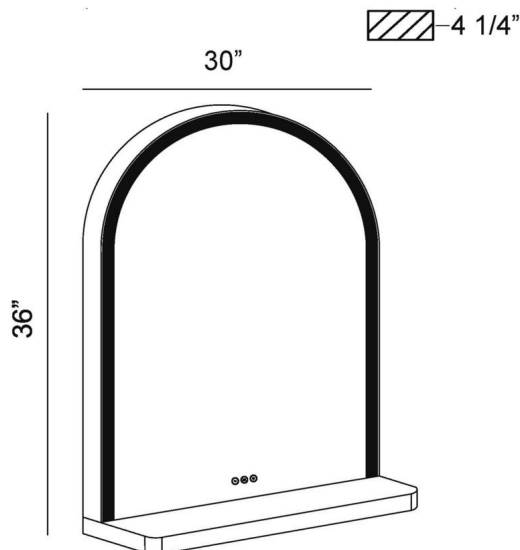

JOB NAME:

DATE:

TYPE:

COMMENTS:

LIGHT INFORMATION

Light Type	Integrated LED
CRI	90
Delivered Lumens	1008
Color Temperature	3000K-6500K
LED Lifespan (L70)	20000
Light Direction	Ambient
Dimming Method	Touch Switch
Current Type	DC
Input Voltage	120
Total Wattage	33

DIMENSIONS & WEIGHT

Width (In)	30
Height (In)	36
Ext (In)	4.5
Weight (Lbs)	24.33

INSTALLATION

Mounting Type	J-Box
Rating	Damp
Hanging Support Type	Z-Bar

PRODUCT FINISH

Gold-Black Mix

CERTIFICATIONS & COMPLIANCE