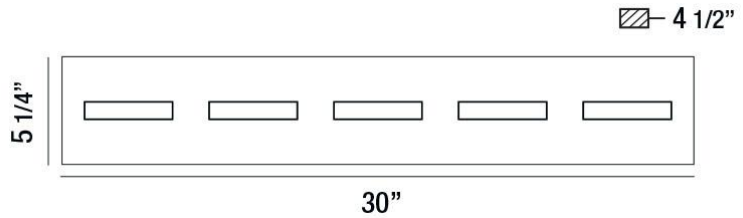

JOB NAME:

DATE:

TYPE:

COMMENTS:

LIGHT INFORMATION

Light Type	Integrated LED
CRI	80
Delivered Lumens	1435
Color Temperature	3000K
LED Lifespan (L70)	20000
Number of Lights	5
Light Direction	Up & Down
Dimming Method	Triac/Elv
Current Type	DC
Input Voltage	120
Total Wattage	25

DIMENSIONS & WEIGHT

Length (In)	30
Height (In)	5.25
Ext (In)	4.5
Weight (Lbs)	6.19

INSTALLATION

Mounting Type	J-Box
Rating	Damp
Hanging Support Type	J-Box

PRODUCT FINISH

Matte Black

CERTIFICATIONS & COMPLIANCE