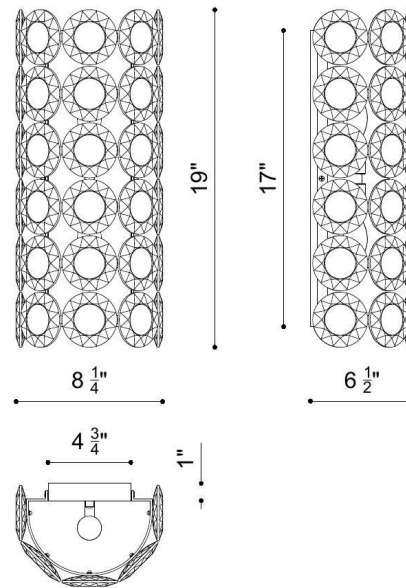

JOB NAME:

DATE:

TYPE:

COMMENTS:

44283-018

2*E12*40w

LIGHT INFORMATION

Light Type	Bulb
Bulb Socket	E12
Bulb Shape	B10
Number of Lights	2
Light Direction	Multi
Dimming Method	Triac/Elv
Current Type	AC
Input Voltage	120
Total Wattage	120

DIMENSIONS & WEIGHT

Length (In)	8.25
Width (In)	6.5
Height (In)	19
Ext (In)	6.5
Weight (Lbs)	14

INSTALLATION

Mounting Type	J-Box
Rating	Dry
Hanging Support Type	J-Box

PRODUCT FINISH

Gold

SHADE FINISH

Cylindrical Clear Glass