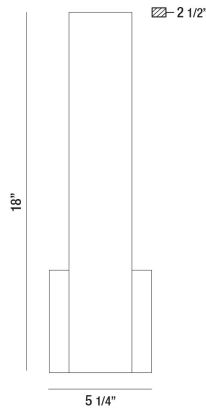

ANNETTE, 18IN INTEGRATED LED WALL SCONCE

OPTIONS AVAILABLE

ITEM NO.	FINISH	SHADE
35703-020	MATTE BLACK	WHITE
35703-044	MATTE GOLD	WHITE

PRODUCT DETAILS

No.	:	35703-044
Product Color	:	MATTE GOLD
Product Material	:	METAL
Shade / Accent Colour	:	WHITE
Shade / Accent Material	:	ACRYLIC
Length	:	5.25"
Width	:	5.25"
Height	:	18"
Ext	:	2.5"
Weight	:	2LBS

LIGHT SOURCE DETAILS

Number of Bulbs	:	0
Light Source	:	LED
Light Source Type	:	INTEGRATED LED
Input Voltage	:	120V
Bulb Voltage	:	120V
Socket Type	:	INTEGRATED
Wattage	:	0 X 18W
Total Wattage	:	18W
Delivered Lumens	:	300LM
Kelvin	:	3000K
CRI	:	90
Bulb Included	:	YES
Dimmable	:	YES

TECHNICAL DETAILS

Hanging Support Type	:	J-BOX
Canopy / Backplate Length	:	5.25"
Canopy / Backplate Height	:	0.75"
Canopy / Backplate Width	:	5.25"
Mounting	:	UP
IP Rating	:	IP22
Location	:	DRY
Approval	:	
Beam Angle	:	360