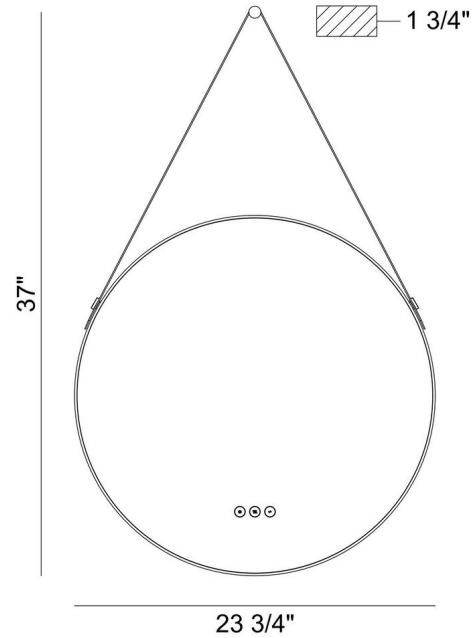

JOB NAME:

DATE:

TYPE:

COMMENTS:

LIGHT INFORMATION

Light Type	Integrated LED
CRI	90
Delivered Lumens	690
Color Temperature	3000K-6500K
LED Lifespan (L70)	20000
Light Direction	Ambient
Dimming Method	Touch Switch
Current Type	DC
Input Voltage	120
Total Wattage	23

DIMENSIONS & WEIGHT

Diameter (In)	23.75
Ext (In)	1.75
Weight (Lbs)	15.91

INSTALLATION

Mounting Type	J-Box
Rating	Damp
Hanging Support Type	Leather

PRODUCT FINISH

Mirror

CERTIFICATIONS & COMPLIANCE