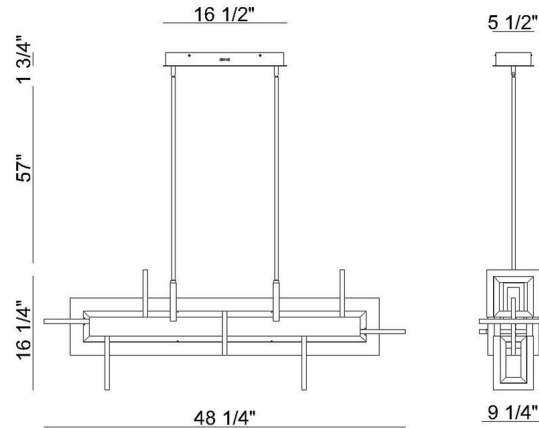

JOB NAME:

DATE:

TYPE:

COMMENTS:

LIGHT INFORMATION

Light Type	Integrated LED
CRI	90
Delivered Lumens	3305
Color Temperature	3000K
LED Lifespan (L70)	20000
Number of Lights	6
Light Direction	Ambient
Dimming Method	Triac/Elv
Current Type	DC
Input Voltage	120
Total Wattage	86

DIMENSIONS & WEIGHT

Length (In)	48.25
Width (In)	9.25
Height (In)	16.25
Min Height (In)	21
Max Height (In)	75
Weight (Lbs)	21

PRODUCT FINISH

Matte Gold

CERTIFICATIONS & COMPLIANCE

INSTALLATION

Mounting Type	J-Box
Rating	Dry
Hanging Support Type	Rod