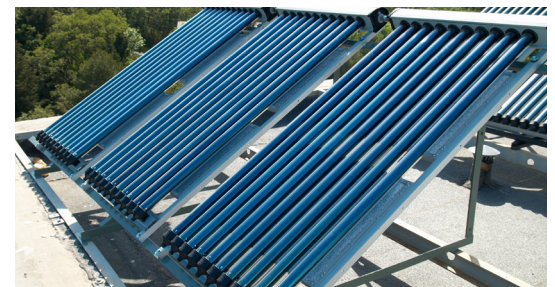

FEATURES

- 24-Volt, 60Hz, 0.75 Amps
- Controls 2-way and 3-way port valves
- Designed for Pool/Spa valve operation
- Additional operation of Water Features such as Waterfalls and Spillways
- Adjustable CAM
- 25-foot cable
- Switch to control flow direction
- Compatible with all 24VAC control systems
- Operates Pentair®, Compool®, Ortega® or Jandy valves
- UL listed