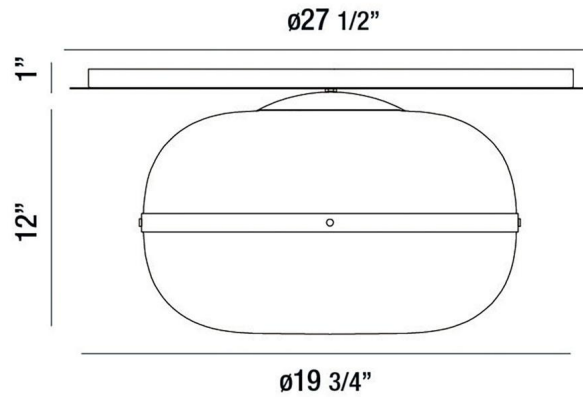

## LIGHT INFORMATION

Light Type	Bulb
Bulb Socket	E26
Bulb Shape	T14
Number of Lights	3
Light Direction	Ambient
Dimming Method	Triac/Elv
Current Type	AC
Input Voltage	120
Total Wattage	180

## DIMENSIONS & WEIGHT

Height (In)	12
Diameter (In)	19.75
Weight (Lbs)	8.27