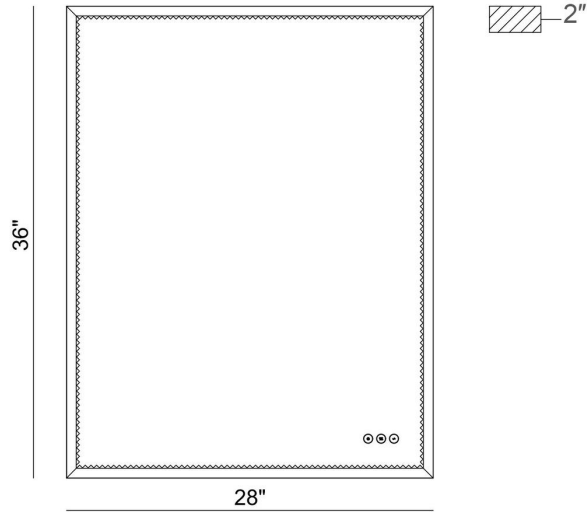

JOB NAME:

DATE:

TYPE:

COMMENTS:

LIGHT INFORMATION

Light Type	Integrated LED
CRI	90
Delivered Lumens	1470
Color Temperature	3000K-6500K
LED Lifespan (L70)	20000
Light Direction	Ambient
Dimming Method	Touch Switch
Current Type	DC
Input Voltage	120
Total Wattage	49

DIMENSIONS & WEIGHT

Width (In)	36
Height (In)	28
Ext (In)	2
Weight (Lbs)	26.4

INSTALLATION

Mounting Type	J-Box
Rating	Damp
Hanging Support Type	J-Box

PRODUCT FINISH

Anodized Black

CERTIFICATIONS & COMPLIANCE