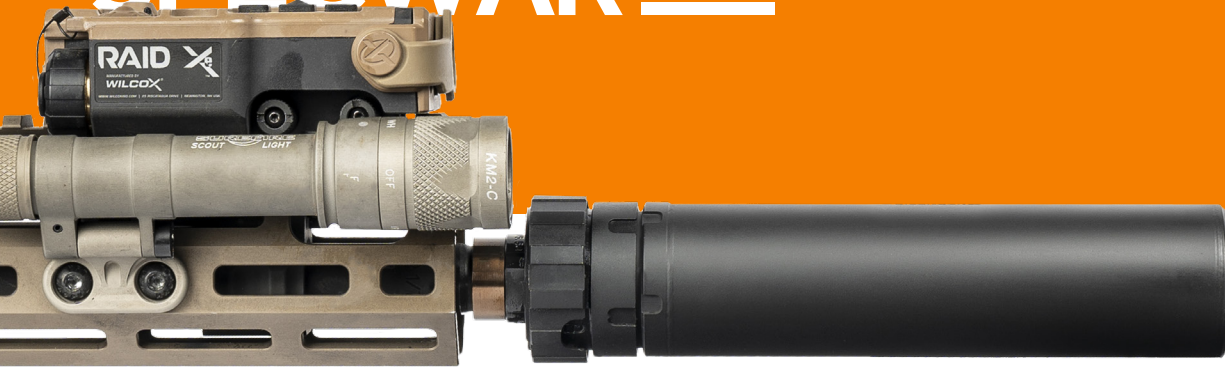

SPECWAR 556

CATEGORY

RIFLE: HARD USE

BEST USED FOR

HOME DEFENSE

TACTICAL

Specifications

SKU	SU5599
UPC	816413028841
Caliber	.223 REM/5.56 NATO
Accessories	Charlie
MSRP	\$999
Weight	19.7 oz
Length	6.69"
Diameter	1.5"
Materials	17-4 SS & Cobalt 6
Ships With	Charlie ASR Mount, Charlie Multi-Tool, Spanner Wrench, ASR Closed-Tine Flash Hider 1/2 x 28 .223 CAL

dB Readings

CALIBER	DB AVERAGE	PLATFORM
5.56 NATO Muzzle Average	132.4 dB	16" AR
5.56 NATO Right Ear Average	143.6 dB	16" AR

Features

- Fully welded construction for extreme durability with Charlie mount compatibility.
- *Lead projectiles are not recommended for use with any of our sealed suppressors