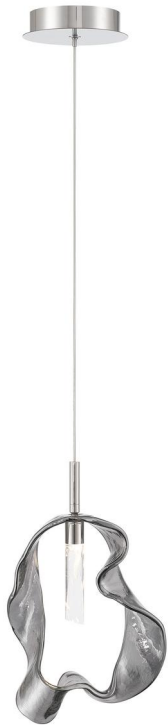

JOB NAME:

DATE:

TYPE:

COMMENTS:

LIGHT INFORMATION

Light Type	Integrated LED
CRI	90
Delivered Lumens	227
Color Temperature	3000K
LED Lifespan (L70)	50000
Light Direction	Ambient
Dimming Method	Triac/Elv
Current Type	DC
Input Voltage	120
Total Wattage	5

DIMENSIONS & WEIGHT

Length (In)	9
Width (In)	5.5
Height (In)	13
Min Height (In)	24.25
Max Height (In)	158.25
Weight (Lbs)	2.75

INSTALLATION

Mounting Type	J-Box
Rating	Dry
Hanging Support Type	Aircraft Cable

PRODUCT FINISH

Polished Nickel

SHADE FINISH

Organic Smoked Glass

PRODUCT FEATURES

Each glass piece is handcrafted by artisans. Subtle variations in shape, size, or color are to be expected.

CERTIFICATIONS & COMPLIANCE