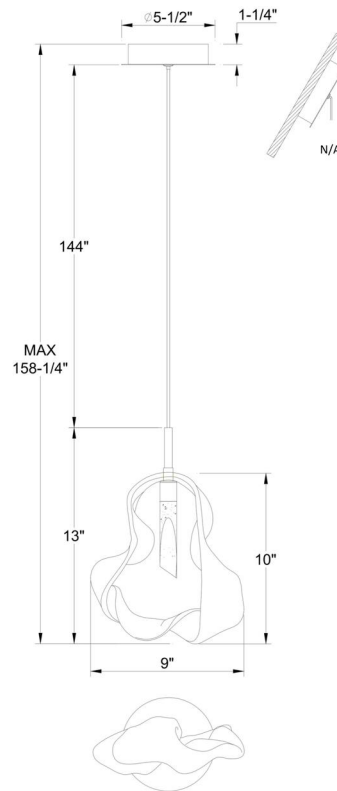

JOB NAME:

DATE:

TYPE:

COMMENTS:

LIGHT INFORMATION

Light Type	Integrated LED
CRI	90
Delivered Lumens	227
Color Temperature	3000K
LED Lifespan (L70)	50000
Light Direction	Ambient
Dimming Method	Triac/Elv
Current Type	DC
Input Voltage	120
Total Wattage	5

DIMENSIONS & WEIGHT

Length (In)	9
Width (In)	5.5
Height (In)	13
Min Height (In)	24.25
Max Height (In)	158.25
Weight (Lbs)	2.75

INSTALLATION

Mounting Type	J-Box
Rating	Dry
Hanging Support Type	Aircraft Cable