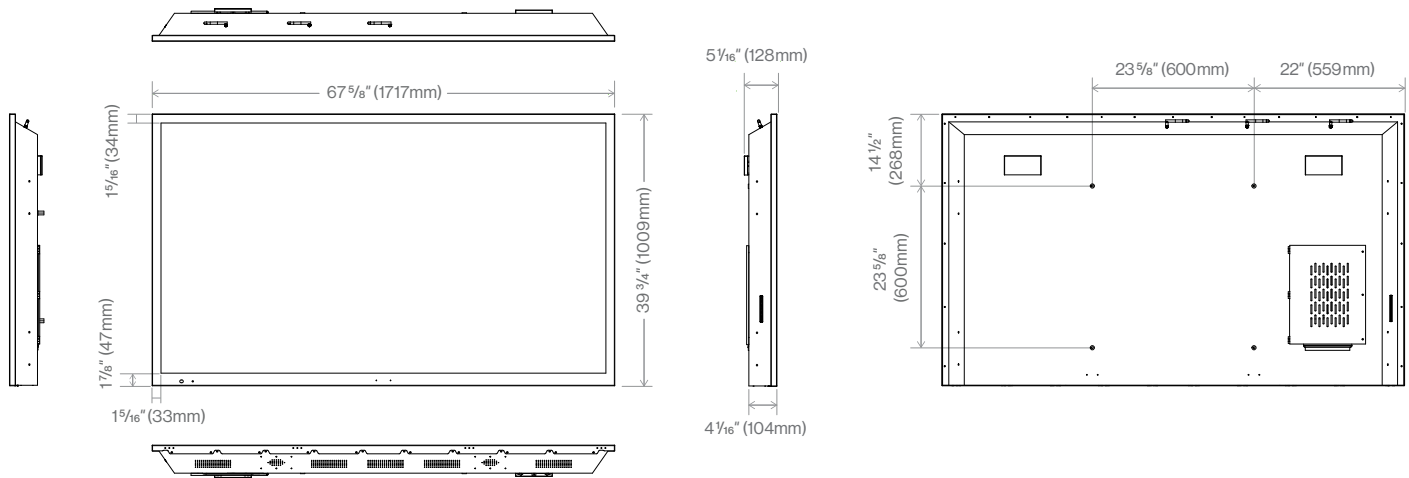

75" Furrion Aurora Partial Sun Smart 4K LED Outdoor TV (FDUP75CSA/FDUP75CSA-CA)

Panel Specifications

Screen Size	75"
Resolution	3840 x 2160
Refresh Rate	60Hz
Contrast Ratio	4000:1
View Angle	178° / 178°
Response Time	6.5ms
Brightness	750 nits

Smart TV (Powered By WebOS TV)

Apps	Netflix, Amazon Prime Video, YouTube, Hulu, Disney+, HBO Max, Peacock and more

Audio

Audio Output (Watts - THD 10%)	8W x 2
Dolby Digital Decoder	✓
Surround System	✓
Bass/Treble/Balance	✓
Auto Volume Leveler	✓
Sound Mode	4 Modes

Features

Waterproof	IP54-rated
Tempered Glass	✓
Bluetooth	5.0
Smartlink (HDMI CEC)	✓
RS232C Control	✓
Favorite Channel Programming	✓
Auto Tuning/Programming	✓
Closed Caption	✓
Child Lock / V-Chip	✓
Sleep Timer	✓
On/Off Timer	✓
Channel Add/Delete	✓

AV Inputs & Outputs

# of HDMI	3, Version 2.0, includes 1 ARC
# of 3.5mm Earphone Output	1
# of Antenna (RF) Inputs	1
# of Composite AV Inputs	1
# of USB Inputs	2, supports USB to RS232C PL2303 adaptor
# of Optical Output	1

Connectivity

Wi-Fi	802.11a/b/g/n/ac
Ethernet	✓ (RJ45)

Broadcasting System

Standard	NTSC, ATSC

Power

Input Voltage	100-240V AC (50-60Hz)

Cabinet

VESA Compatible	600 x 600mm

Dimensions and Weight

Product Size (W x H x D)	67 5/8" x 39 3/4" x 5 1/16" (1717 x 1009 x 128mm)
Packaging Dimensions (L x W x H)	74 3/8" x 8 1/2" x 47 1/4" (1890 x 215 x 1200mm)
Net Weight	167.6 lbs / 76.0 kg
Gross Weight	187.4 lbs / 85.0 kg