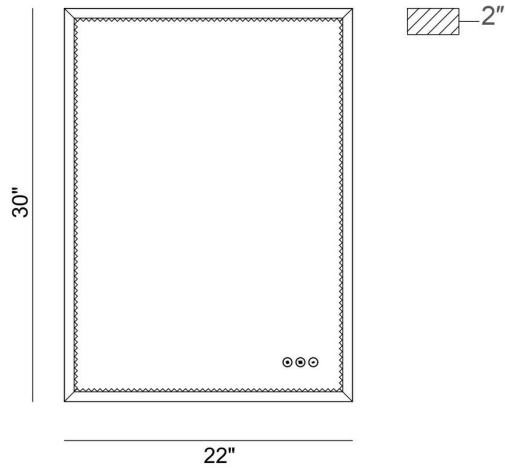

JOB NAME:

DATE:

TYPE:

COMMENTS:

LIGHT INFORMATION

Light Type	Integrated LED
CRI	90
Delivered Lumens	1421
Color Temperature	3000K-6500K
LED Lifespan (L70)	20000
Light Direction	Ambient
Dimming Method	Touch Switch
Current Type	DC
Input Voltage	120
Total Wattage	39

DIMENSIONS & WEIGHT

Width (In)	30
Height (In)	22
Ext (In)	2
Weight (Lbs)	24.24

INSTALLATION

Mounting Type	J-Box
Rating	Damp
Hanging Support Type	J-Box

PRODUCT FINISH

Anodized Gold

CERTIFICATIONS & COMPLIANCE