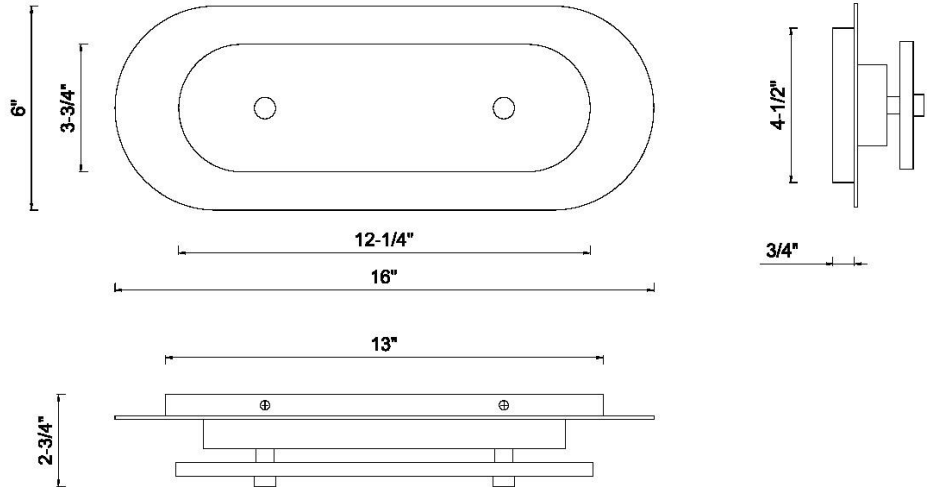

### LIGHT INFORMATION

Light Type	Integrated LED
CRI	90
Delivered Lumens	800
Color Temperature	3000K
LED Lifespan (L70)	52000
Light Direction	Ambient
Dimming Method	Triac/Elv
Current Type	AC
Input Voltage	120
Total Wattage	12

### DIMENSIONS & WEIGHT

Width (In)	6
Height (In)	16
Ext (In)	2.75
Weight (Lbs)	5.29