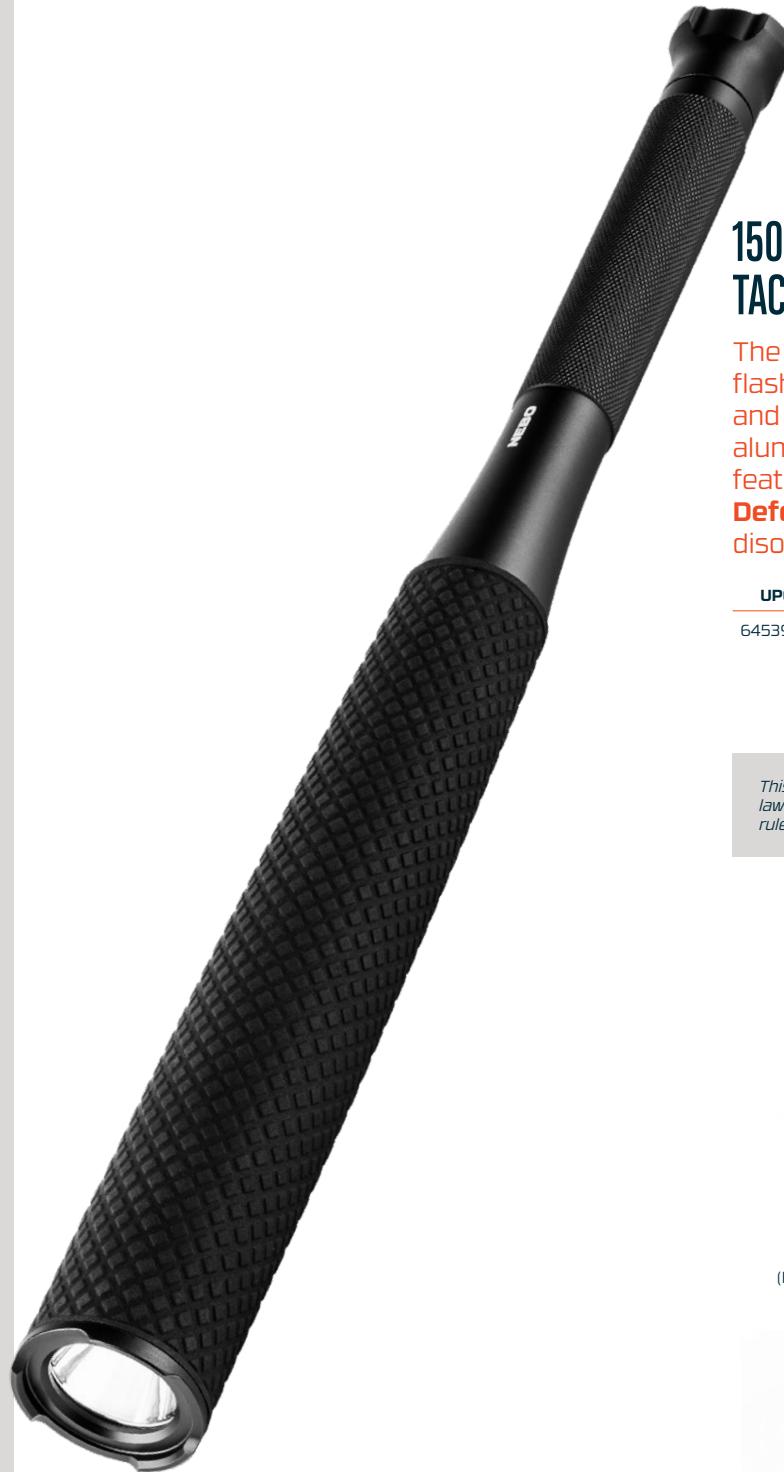

OPERATION

- Rear-positioned button with Easy Touch

ACCESSORIES

- Lanyard

BATTERIES

- Powered by 6 AA batteries (included)

SPECS

- 1.225 lb.
- (L) 16.25" x (W) 1.5" x (D) 1.5"

1500-LUMEN TACTICAL FLASHLIGHT

The BAT LIGHT 1500 is a **1500-lumen** tactical flashlight designed to excel in low visibility and personal defense situations. The durable aluminum body is **water-resistant (IPX6)** and features a **textured grip, rubber bumper,** and a **Defensive Strobe mode** that can momentarily disorient potential threats.