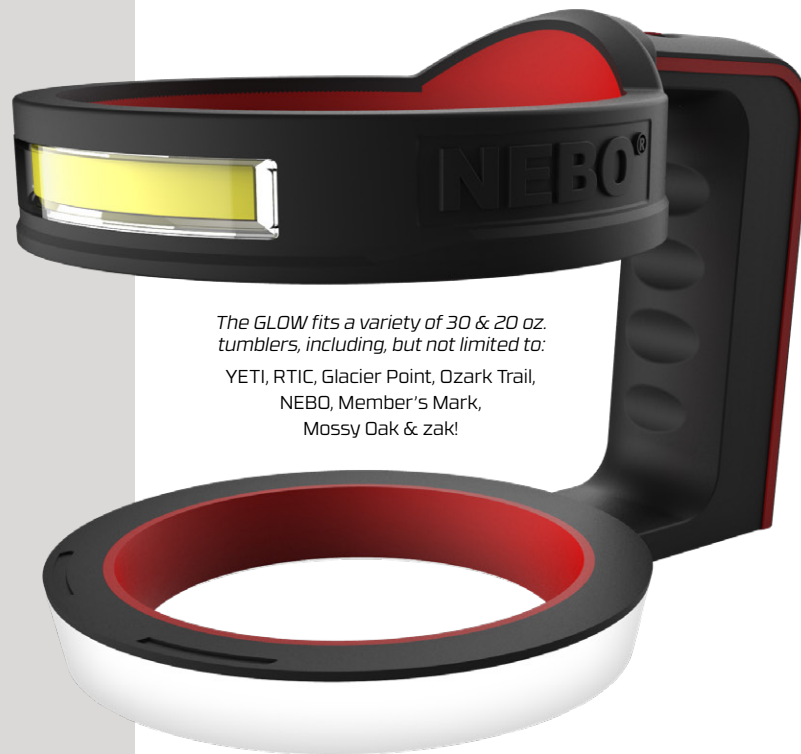

- Task Light (220 lumens): 3 hours / 24 meters
- Lantern (130 lumens): 3 hours / 15 meters
- Task + Lantern: 2 hours / 24 meters

DESIGN

- Ergonomic handle for 30 oz. tumbler
- ARCUS[™] Technology
- Dimmable + Power Memory Setting
- Direct-to-Lantern feature
- Rubberized non-slip grip
- Water and impact-resistant

OPERATION

- Top-positioned, ON/OFF button; hold to dim

ACCESSORIES

- Insert to fit 20 oz. tumbler

BATTERIES

- Powered by 3 AAA batteries (included)

SPECS

- 0.47 lbs.
- (H) 4.625" x (W) 4.625" x (D) 6.75"

PATENT PENDING

The GLOW fits a variety of 30 & 20 oz. tumblers, including, but not limited to:

YETI, RTIC, Glacier Point, Ozark Trail,
NEBO, Member's Mark,
Mossy Oak & zak!

POWER OF LIGHT AT YOUR FINGERTIPS

The GLOW Light + Handle fits most of the popular 30 oz. and 20 oz. tumblers. The GLOW not only makes it **easier to hold and carry your beverage**, it also provides **convenient area lighting**. The GLOW fits most standard vehicle cup holders, and perfectly holds your tumbler secure with the rubberized grip ring.