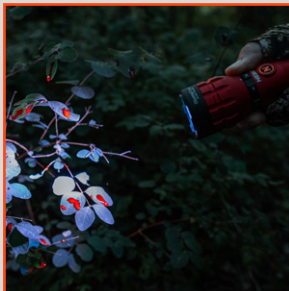

SPECS

- 0.84 lb.
- (H) 7.48" x (W) 2.12" x (D) 2.12"

U.S. PATENT

- 11,796,140 B1

Actual Size

BLOOD TRACKER FLASHLIGHT

The IllumaTrace Blood Tracker is a revolutionary tool that allows hunters to see blood trails in a whole new light. Our patented **IllumaTrace technology** makes the blood appear to strobe like a neon sign to **easily detect and identify blood trails** against various backgrounds.