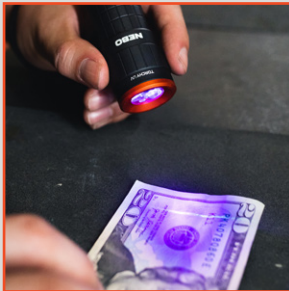

Actual size

DETECT, INSPECT & AUTHENTICATE

The TORCHY UV utilizes **Dual UV-A Technology** to combine two ultraviolet wavelengths into a single light source. One **365nm UV-A LED** provides maximum fluorescence, while two **395nm UV-A LEDs** work to illuminate the area like a blacklight.