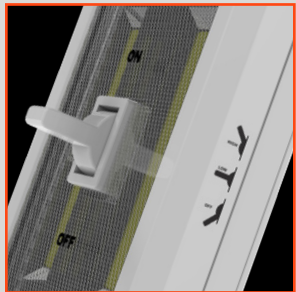

OPERATION

- Front-positioned, ON/OFF switch

ACCESSORIES

- Double-sided hook and loop tape

BATTERIES

- Powered by 3 AA batteries (included)

SPECS

- 0.35 lbs.
- Size: (L) 4.5" x (W) 3.15" x (D) 1.25"