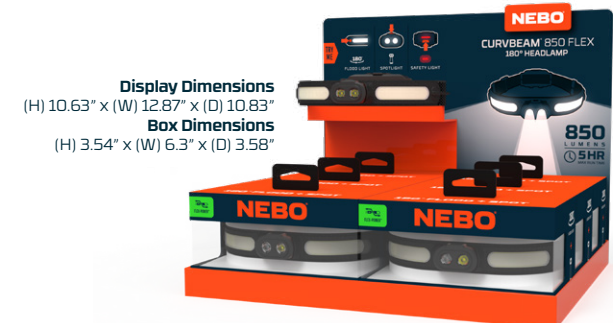

SPECS

- 0.5 lbs.
- (H) 1.62" x (W) 2.47" x (D) 0.6"

U.S. PATENT

- 11,076,460 & 11,516,897

THE ULTIMATE HEADLAMP TO SEE AND BE SEEN

The CURVBEAM 850 FLEX headlamp combines a **powerful spot light** with a **180° C-O-B flood light** all in a comfortable, lightweight design. The **BackBalance Fit™** provides better weight displacement for a more secure fit while on the go, and the **SafeSight™ signal light** allows you to safely be seen while on the move.

UPC CODE

ITEM

044435926085 NEB-HLP-0048

Display Dimensions

(H) 10.63" x (W) 12.87" x (D) 10.83"

Box Dimensions

(H) 3.54" x (W) 6.3" x (D) 3.58"

NEBO[®]
FLASHLIGHTS

NEBO[®]

TRANSPORT[®] 400

LIGHT MODES

- Turbo (400 lumens): 30 seconds* / 85 meters
*After 30 seconds, light returns to the previously used mode to prevent overheating and protect the battery. Turbo mode can be reactivated at any time.
- High (250 lumens): 1 hour / 60 meters
- Medium (50 lumens): 4 hours / 31 meters
- Low (15 lumens): 10 hours / 19 meters
- Red & Red Strobe: 16 hours