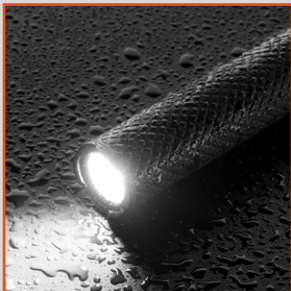

1500-LUMEN TACTICAL FLASHLIGHT

The BAT LIGHT 1500 is a **1500-lumen** tactical flashlight designed to excel in low visibility and personal defense situations. The durable aluminum body is **water-resistant (IPX6)** and features a **textured grip, rubber bumper,** and a **Defensive Strobe mode** that can momentarily disorient potential threats.