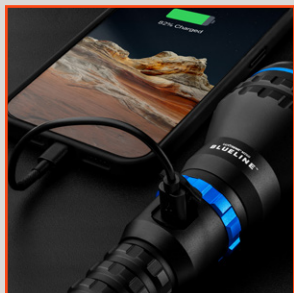

SPECS

- 0.77 lbs.
- (L) 8.07" x (W) 2.17" x (D) 2.17"

1,000 LUMEN LIGHT 1,000 METER BEAM

The LUXTREME MZ60 BLUELINE is a revolution in long-distance lighting, casting its **1,000 lumen** beam an impressive **1,000 meters**. This **USB-C rechargeable** light utilizes **Smart Power Control** to seamlessly transition the 5 light modes, and serves as a **power bank** for your USB devices.