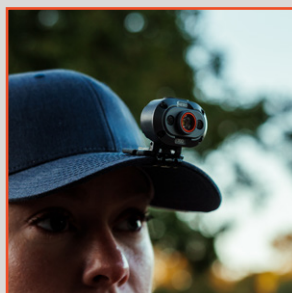

Natralock Dimensions
(H) 6.25" x (W) 4.88" x (D) 2.3"
PDQ Dimensions
(H) 1.96" x (W) 5.7" x (D) 10.57"