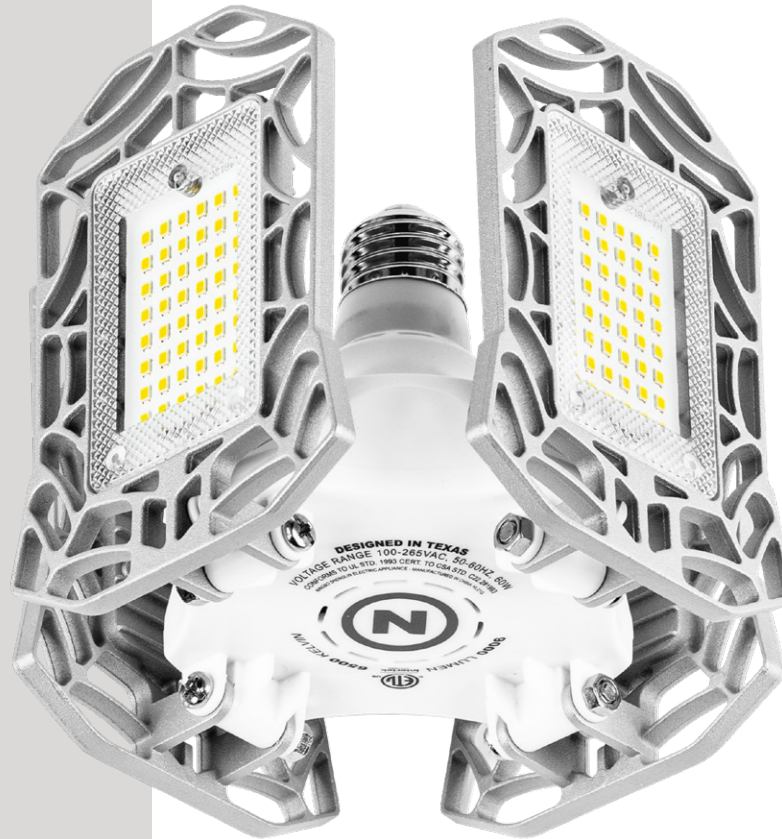

NEBO®

HIGH BRIGHT 9000

LIGHT MODE

- 9,000 lumens: 80 meters

DESIGN

- Four 90° adjustable LED panels
- Quick and easy installation
- 1100% more light than standard 60W bulb
- Energy efficient - only 60W

OPERATION

- Standard screw base; switch ON to activate

SPECS

- 0.75 lbs.
- Collapsed size: (H) 4.97" x (W) 5.1" x (D) 4.55"

EXTREMELY BRIGHT 9,000 LUMEN UTILITY LIGHT

Instantly upgrade garages, closets, basements and attics without batteries, rewiring or changing the fixture. This powerful **9,000 lumen light** fits in any standard household light socket and each of the **four adjustable LED panels** can be tilted 90° to direct the light exactly where you need it.

UPC CODE	ITEM

645397002215	NEB-ARE-0001

645397002550	NEB-DSP-1015