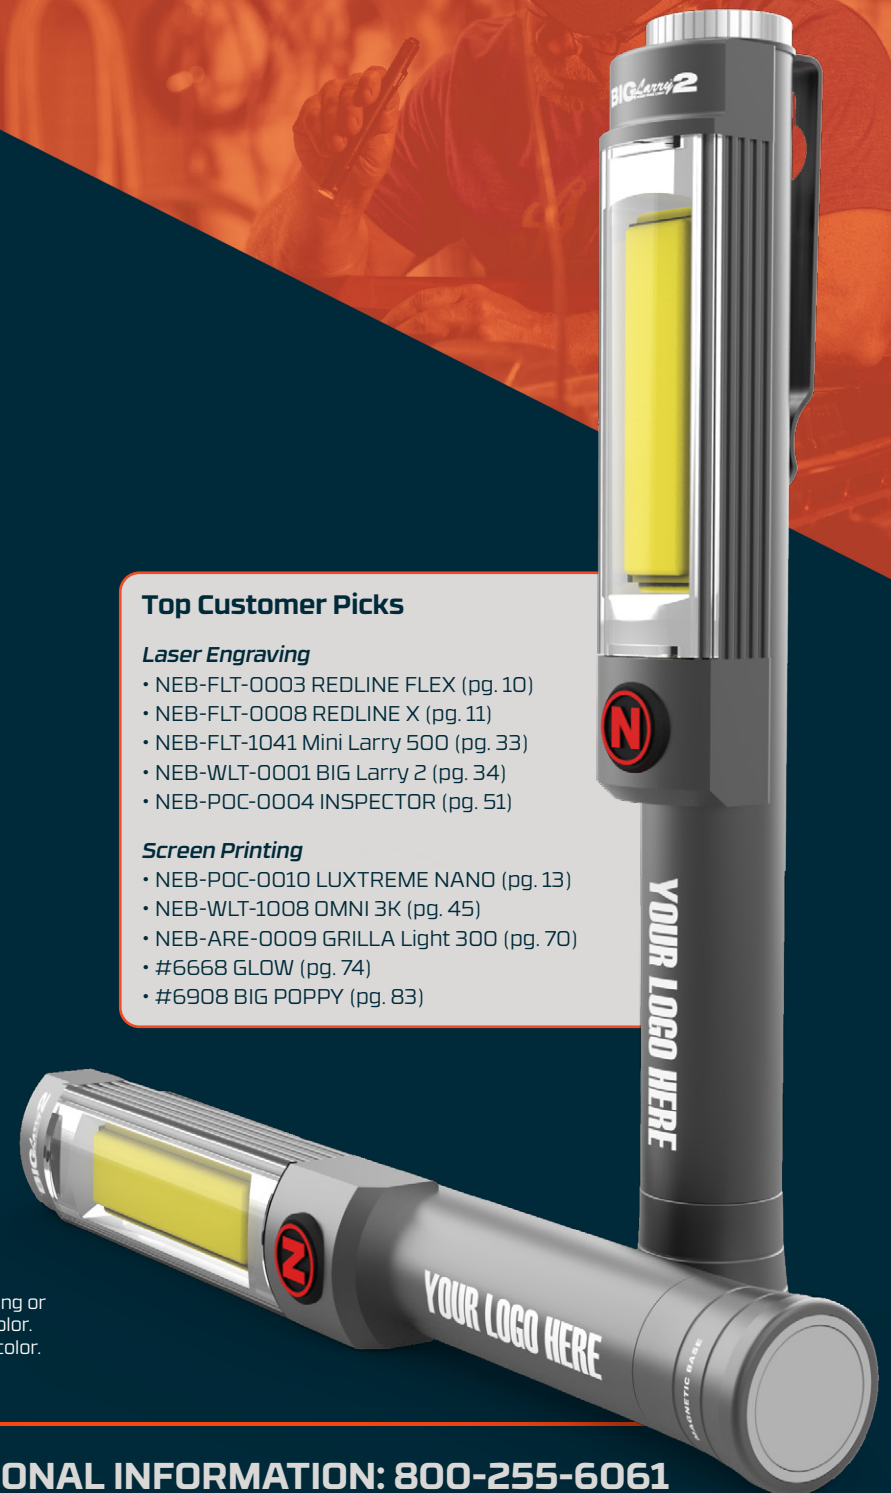

SHIPPING

Free shipping with qualifying orders.

PAYMENT

Orders will not be released for printing until payment has been received in full, via credit card or CIA.

LOGO

Orders over 3,000 pieces may have the NEBO and product logos removed. (Allow 90 days for production time.)

SCREEN PRINTING PRICES

- 100 - 499 pieces = Dealer Cost + $2.00 per unit
- 500 - 999 pieces = Dealer Cost + $1.50 per unit
- 1,000+ pieces = Dealer Cost + $1.00 per unit

LASER ENGRAVING PRICES

- 100 - 499 pieces = Dealer Cost + $2.50 per unit
- 500 - 999 pieces = Dealer Cost + $2.00 per unit
- 1,000+ pieces = Dealer Cost + $1.50 per unit

*There is a one-time $35 fee (per custom print/engrave order), which includes the setup for either screen printing or laser engraving. This setup fee covers the logo/text printed in a single location on the product, using a single color. There is an additional charge for printing or laser engraving on multiple locations or printing in more than one color. There is a $0.50 charge per unit for products that require removal from a box or natalock packaging.

Top Customer Picks

Laser Engraving

- NEB-FLT-0003 REDLINE FLEX (pg. 10)
- NEB-FLT-0008 REDLINE X (pg. 11)
- NEB-FLT-1041 Mini Larry 500 (pg. 33)
- NEB-WLT-0001 BIG Larry 2 (pg. 34)
- NEB-POC-0004 INSPECTOR (pg. 51)

Screen Printing

- NEB-POC-0010 LUXTREME NANO (pg. 13)
- NEB-WLT-1008 OMNI 3K (pg. 45)
- NEB-ARE-0009 GRILLA Light 300 (pg. 70)
- #6668 GLOW (pg. 74)
- #6908 BIG POPPY (pg. 83)

CONTACT YOUR SALES REPRESENTATIVE FOR ADDITIONAL INFORMATION: 800-255-6061