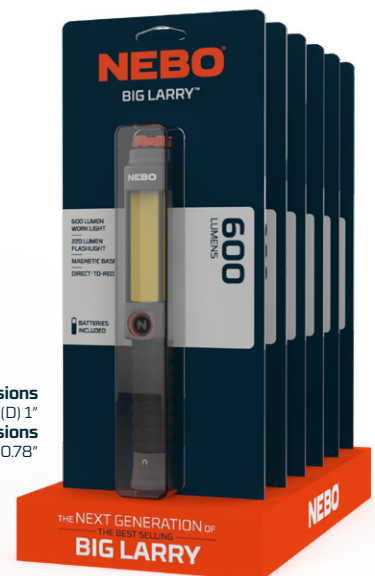

BATTERIES

- Powered by 3 AA batteries (included)

SPECS

- 0.42 lb.
- (H) 7.85" x (W) 0.965" x (D) 1.18"

Actual Size

BIG LARRY IS BACK AND BRIGHTER THAN EVER

The new and improved BIG Larry outputs **600 lumens** with the C-O-B work light and **220 lumens** from the top light. The **red C-O-B light** is perfect for distress signaling or roadside emergencies. The **steel clip** and **magnetic base** provide convenient hands-free lighting options.

UPC CODE	ITEM
645397939658	NEB-FLT-1041

Natalock Dimensions
(H) 11.8" x (W) 4.88" x (D) 1"
PQQ Dimensions
(H) 1.4" x (W) 5.7" x (D) 10.78"

NEBO® BIG LARRY® 600

LIGHT MODES

- Flashlight (220 lumens): 11 hours / 82 meters
- C-O-B Work Light (600 lumens): 4.5 hours / 33 meters
- C-O-B Red (40 lumens): 8 hours / 7 meters
- C-O-B Red Strobe (40 lumens): 24 hours / 7 meters