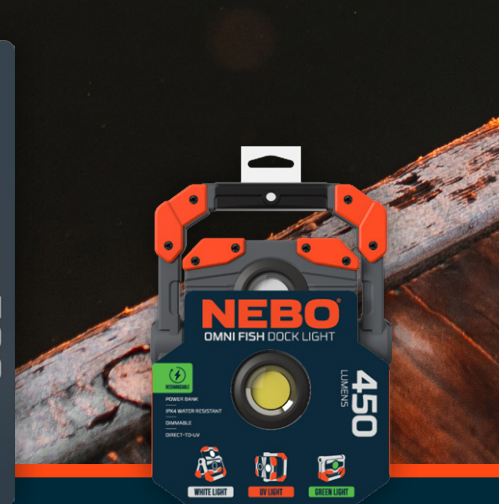

SUBMERSER™ 500
SUBMERSIBLE FISHING LIGHT

OMNI FISH DOCK LIGHT

- 450 lumens
- White, Green & UV Light
- USB-C rechargeable
- 4,000mAh power bank
- Rotating C-O-B panels
- Rotating magnetic handles

UPC 645397003502
ITEM # NEB-OTH-0004