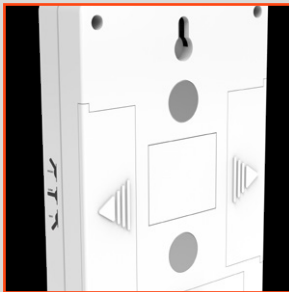

OPERATION

- Front-positioned, ON/OFF switch

ACCESSORIES

- Double-sided hook and loop tape

BATTERIES

- Powered by 3 AA batteries (included)

SPECS

- 0.35 lbs.
- Size: (L) 4.5" x (W) 3.15" x (D) 1.25"