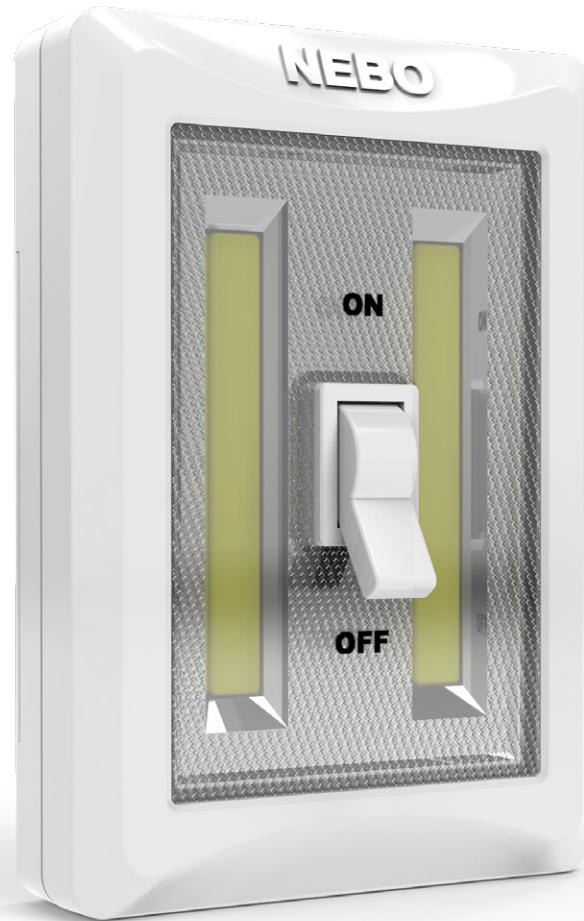

OPERATION

- Front-positioned, ON/OFF switch

ACCESSORIES

- Double-sided hook and loop tape

BATTERIES

- Powered by 3 AA batteries (included)

SPECS

- 0.35 lbs.
- Size: (L) 4.5" x (W) 3.15" x (D) 1.25"

Actual Size

2 PACK 400 LUMEN HOUSEHOLD LIGHT

The Flipit400 is a **400 lumen C-O-B LED light** with 2 light modes that operates like a standard household light switch. Flipit400 includes hook & loop double-sided tape and 2 magnets for two easy mounting options, as well as a drywall screw hole for permanent mounting.