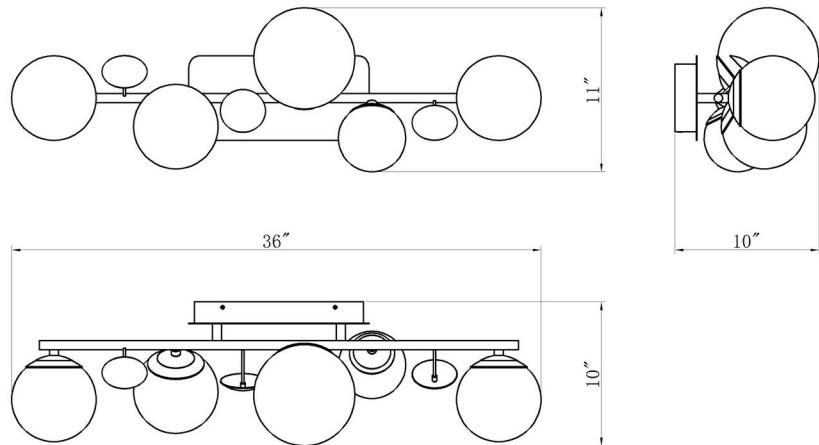

JOB NAME:

DATE:

TYPE:

COMMENTS:

EF-LD-VINE-49087

**LIGHT INFORMATION**

Light Type	Integrated LED
CRI	90
Delivered Lumens	3145
Color Temperature	3000K
LED Lifespan (L70)	52000
Number of Lights	5
Light Direction	Ambient
Dimming Method	Triac/Elv
Current Type	DC
Input Voltage	120-277
Total Wattage	40

**DIMENSIONS & WEIGHT**

Width (In)	36
Height (In)	7.5
Ext (In)	10
Weight (Lbs)	8.82

**INSTALLATION**

Mounting Type	J-Box
Rating	Damp
Hanging Support Type	J-Box

**PRODUCT FINISH**

Gold

**SHADE FINISH**

Opal Glass