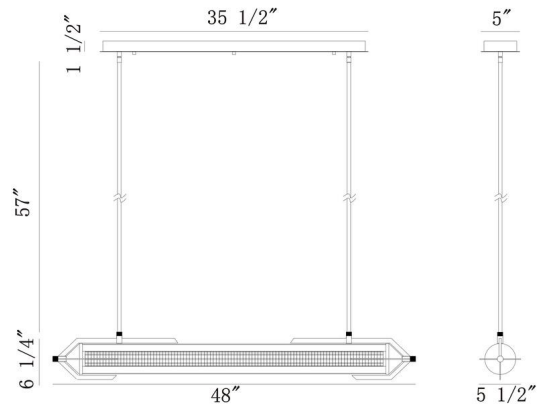

JOB NAME:

DATE:

TYPE:

COMMENTS:

LIGHT INFORMATION

Light Type	Integrated LED
CRI	90
Delivered Lumens	3329
Color Temperature	3000K
LED Lifespan (L70)	20000
Light Direction	Ambient
Dimming Method	Triac/Elv
Current Type	DC
Input Voltage	120
Total Wattage	36

DIMENSIONS & WEIGHT

Length (In)	48
Width (In)	5.25
Height (In)	6.25
Min Height (In)	10.75
Max Height (In)	64.75
Weight (Lbs)	20.94

INSTALLATION

Mounting Type	J-Box
Rating	Dry
Hanging Support Type	Rod

PRODUCT FINISH