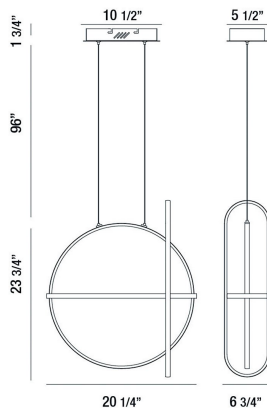

BERKLEY, 3-LIGHT 24IN INTEGRATED LED PENDANT CHANDELIER

PRODUCT DETAILS

No.	:	37035-020
Product Color	:	MATTE GOLD
Product Material	:	METAL
Shade / Accent Colour	:	WHITE
Shade / Accent Material	:	ACRYLIC
Length	:	20.25"
Width	:	6.75"
Height	:	23.75"
Overall Height	:	121.5"
Weight	:	3.7LBS

LIGHT SOURCE DETAILS

Number of Bulbs	:	1
Light Source	:	LED
Light Source Type	:	INTEGRATED LED
Input Voltage	:	120V
Bulb Voltage	:	120V
Socket Type	:	INTEGRATED
Wattage	:	1 X 59W
Total Wattage	:	59W
Delivered Lumens	:	2100LM
Kelvin	:	3000K
CRI	:	90
Bulb Included	:	YES
Dimmable	:	YES

OPTIONS AVAILABLE

ITEM NO.	FINISH	SHADE
37035-013	MATTE BLACK	
37035-020	MATTE GOLD	

TECHNICAL DETAILS

Hanging Support Type	:	WIRE
Canopy / Backplate Length	:	10.5"
Canopy / Backplate Height	:	1.75"
Canopy / Backplate Width	:	5.5"
IP Rating	:	IP22
Location	:	DRY
Approval	:	
Beam Angle	:	360