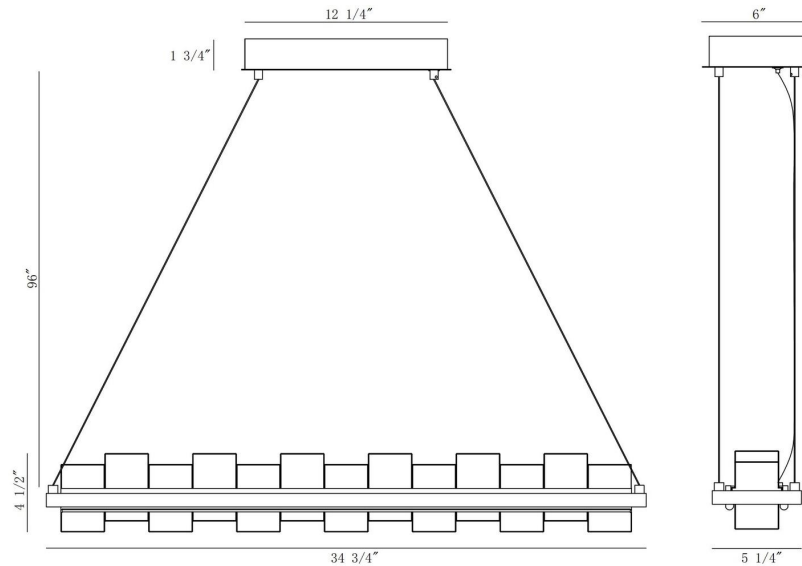

JOB NAME:

DATE:

TYPE:

COMMENTS:

LIGHT INFORMATION

Light Type	Integrated LED
CRI	90
Delivered Lumens	1229
Color Temperature	3000K
LED Lifespan (L70)	20000
Number of Lights	2
Light Direction	Ambient
Dimming Method	Triac/Elv
Current Type	DC
Input Voltage	120
Total Wattage	80

DIMENSIONS & WEIGHT

Length (In)	34.75
Width (In)	5.25
Height (In)	4.5
Min Height (In)	26.5
Max Height (In)	102.5
Weight (Lbs)	41.3

PRODUCT FINISH

Matte Gold

SHADE FINISH

Square Clear Glass

CERTIFICATIONS & COMPLIANCE