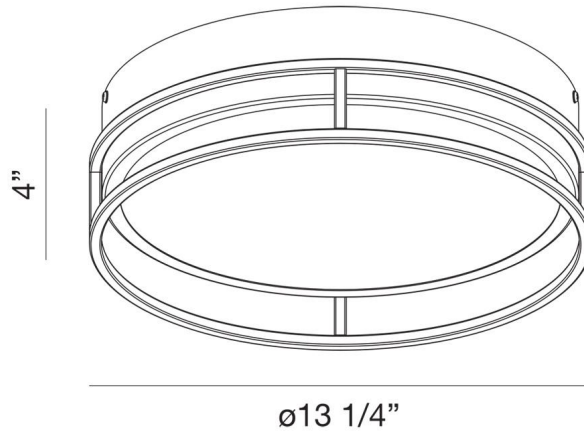

JOB NAME:

DATE:

TYPE:

COMMENTS:

LIGHT INFORMATION

Light Type	Integrated LED
CRI	90
Delivered Lumens	900
Color Temperature	3000K
LED Lifespan (L70)	20000
Light Direction	Ambient
Dimming Method	Triac/Elv
Current Type	DC
Input Voltage	120
Total Wattage	20

DIMENSIONS & WEIGHT

Height (In)	4
Diameter (In)	13.25
Weight (Lbs)	5.99

INSTALLATION

Mounting Type	J-Box
Rating	Dry
Hanging Support Type	J-Box

PRODUCT FINISH

Silver-Black Mix

CERTIFICATIONS & COMPLIANCE