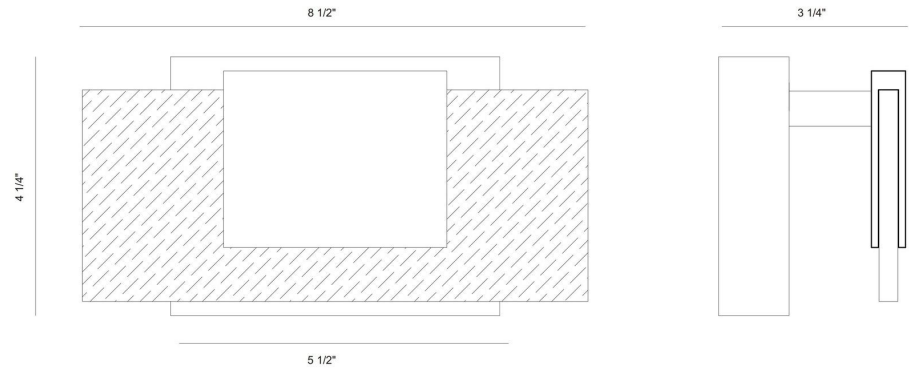

JOB NAME:

DATE:

TYPE:

COMMENTS:

LIGHT INFORMATION

Light Type	Integrated LED
CRI	90
Delivered Lumens	190
Color Temperature	3000K
LED Lifespan (L70)	20000
Light Direction	Ambient
Dimming Method	Triac/Elv
Current Type	DC
Input Voltage	120
Total Wattage	4.2

DIMENSIONS & WEIGHT

Length (In)	8.5
Width (In)	3.25
Height (In)	4.25
Ext (In)	3.25
Weight (Lbs)	1.7

INSTALLATION

Mounting Type	J-Box
Rating	Damp
Hanging Support Type	J-Box

PRODUCT FINISH

Gold-Black Mix

SHADE FINISH