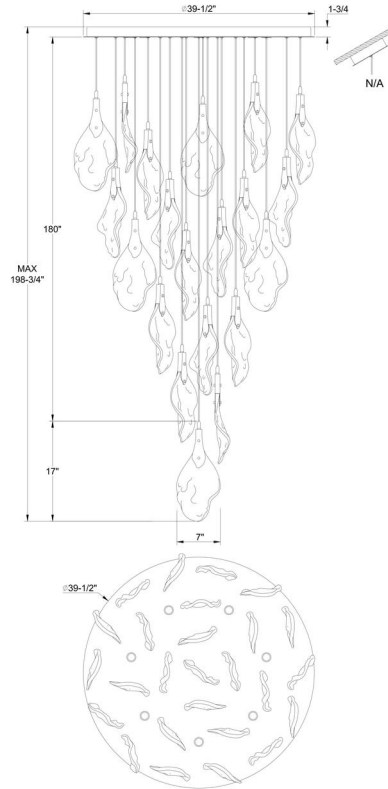

JOB NAME:

DATE:

TYPE:

COMMENTS:

LIGHT INFORMATION

Light Type	Integrated LED
CRI	90
Delivered Lumens	3471
Color Temperature	3000K
LED Lifespan (L70)	52000
Number of Lights	33
Light Direction	Multi
Dimming Method	Triac
Current Type	DC
Input Voltage	120-277
Total Wattage	95.7

DIMENSIONS & WEIGHT

Max Height (In)	198.75
Diameter (In)	39.5
Weight (Lbs)	142.64

INSTALLATION

Mounting Type	J-Box
Rating	Dry
Hanging Support Type	Aircraft Cable

PRODUCT FINISH

Gold

SHADE FINISH

Clear Organic Glass