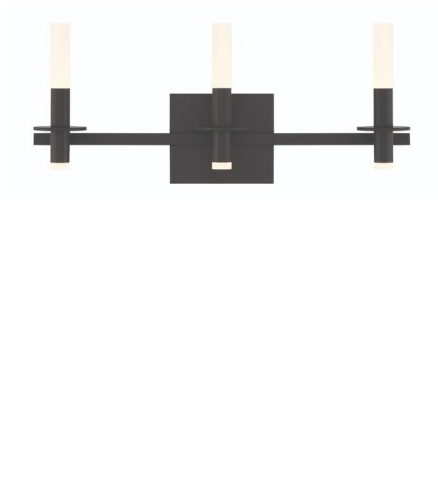

JOB NAME:

DATE:

TYPE:

COMMENTS:

LIGHT INFORMATION

Light Type	Integrated LED
CRI	90
Delivered Lumens	776
Color Temperature	3000K
LED Lifespan (L70)	20000
Number of Lights	6
Light Direction	Up & Down
Dimming Method	Triac/Elv
Current Type	DC
Input Voltage	120
Total Wattage	22

DIMENSIONS & WEIGHT

Length (In)	23.5
Height (In)	10.25
Ext (In)	6
Weight (Lbs)	3.75

INSTALLATION

Mounting Type	J-Box
Rating	Damp
Hanging Support Type	J-Box

PRODUCT FINISH

Matte Black

SHADE FINISH

Cylinder White Acrylic