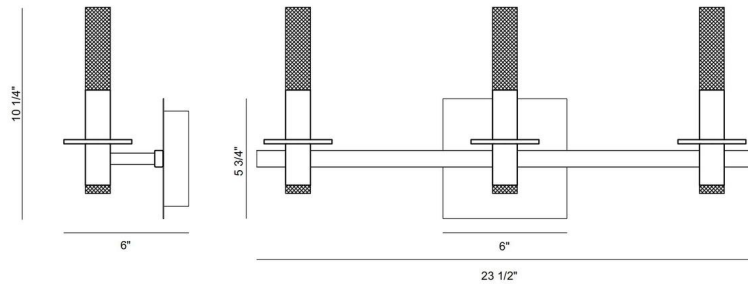

JOB NAME:

DATE:

TYPE:

COMMENTS:

LIGHT INFORMATION

Light Type	Integrated LED
CRI	90
Delivered Lumens	776
Color Temperature	3000K
LED Lifespan (L70)	20000
Number of Lights	6
Light Direction	Up & Down
Dimming Method	Triac/Elv
Current Type	DC
Input Voltage	120
Total Wattage	22

DIMENSIONS & WEIGHT

Length (In)	23.5
Height (In)	10.25
Ext (In)	6
Weight (Lbs)	3.75

INSTALLATION

Mounting Type	J-Box
Rating	Damp
Hanging Support Type	J-Box

PRODUCT FINISH

Matte Black

SHADE FINISH

Cylinder White Acrylic