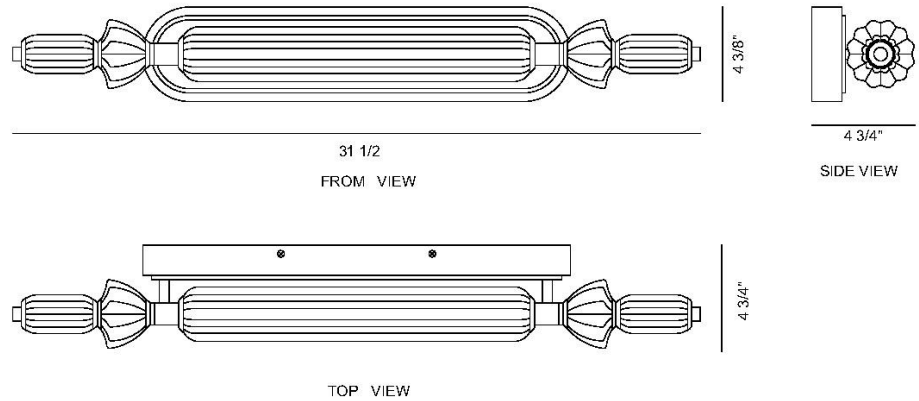

JOB NAME:

DATE:

TYPE:

COMMENTS:

LIGHT INFORMATION

Light Type	Integrated LED
CRI	90
Delivered Lumens	2091
Color Temperature	3000K
LED Lifespan (L70)	52000
Light Direction	Ambient
Dimming Method	Triac/Elv
Current Type	DC
Input Voltage	120-277
Total Wattage	33

DIMENSIONS & WEIGHT

Width (In)	31
Height (In)	4.38
Ext (In)	4.5
Weight (Lbs)	5.86

INSTALLATION

Mounting Type	J-Box
Rating	Damp
Hanging Support Type	J-Box

PRODUCT FINISH

Polished Nickel

SHADE FINISH

Opal Glass