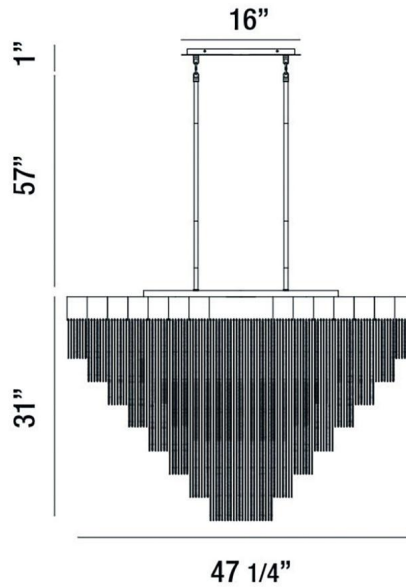

Bloomfield

Chandelier, 22-Light, 47", Matte Black, Black Alumi

ITEM N°
37096-025

EUROfase

JOB NAME:

DATE:

TYPE:

COMMENTS:

LIGHT INFORMATION

Light Type	Integrated LED
CRI	90
Delivered Lumens	2600
Color Temperature	3000K
LED Lifespan (L70)	20000
Number of Lights	22
Light Direction	Down
Dimming Method	Triac/Elv
Current Type	AC
Input Voltage	120
Total Wattage	99

DIMENSIONS & WEIGHT

Length (In)	47.25
Width (In)	28.5
Height (In)	31
Min Height (In)	35
Max Height (In)	89
Weight (Lbs)	50.69

INSTALLATION

Mounting Type	J-Box
Rating	Dry
Hanging Support Type	Rod

PRODUCT FINISH