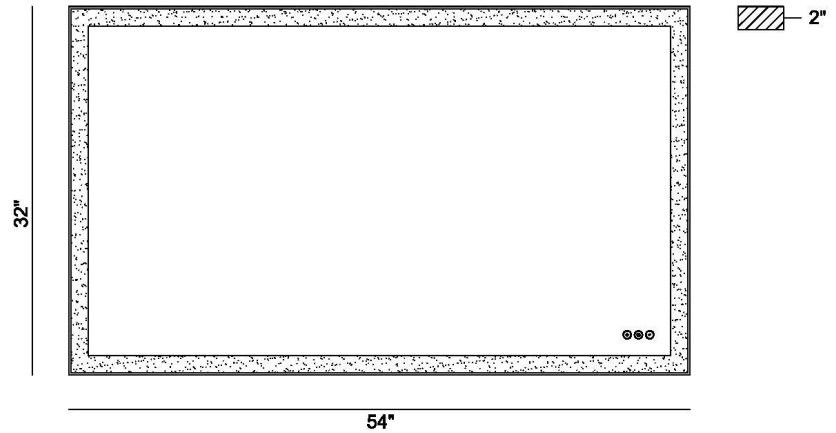

JOB NAME:

DATE:

TYPE:

COMMENTS:

LIGHT INFORMATION

Light Type	Integrated LED
CRI	90
Delivered Lumens	1020
Color Temperature	3000K-6500K
LED Lifespan (L70)	20000
Light Direction	Ambient
Dimming Method	Touch Switch
Current Type	DC
Input Voltage	120
Total Wattage	58

DIMENSIONS & WEIGHT

Width (In)	32
Height (In)	54
Ext (In)	2
Weight (Lbs)	59.51

INSTALLATION

Mounting Type	J-Box
Rating	Damp
Hanging Support Type	J-Box

PRODUCT FINISH

Anodized Gold

CERTIFICATIONS & COMPLIANCE