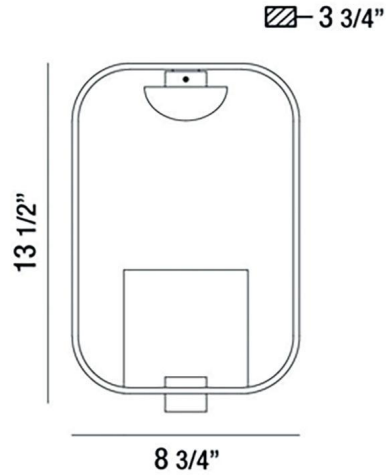

JOB NAME:

DATE:

TYPE:

COMMENTS:

LIGHT INFORMATION

Light Type	Integrated LED
CRI	90
Delivered Lumens	170
Color Temperature	3000K
LED Lifespan (L70)	20000
Light Direction	Ambient
Dimming Method	Triac/Elv
Current Type	DC
Input Voltage	120
Total Wattage	6

DIMENSIONS & WEIGHT

Length (In)	8.75
Height (In)	13.5
Ext (In)	3.75
Weight (Lbs)	2.81

INSTALLATION

Mounting Type	J-Box
Rating	Dry
Hanging Support Type	J-Box

PRODUCT FINISH

Gold-Black Mix

SHADE FINISH

Dome Clear Glass